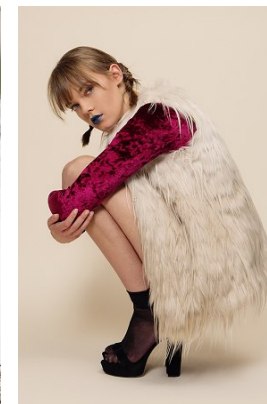

[www.stellamodels.com](http://www.stellamodels.com)

—  
STELLA  
MODELS  
×

HEIGHT	BUST	DRESS	WAIST	HIPS	SHOES	HAIR	EYES
180	82	34	60	90	40	BLONDE	BLUE