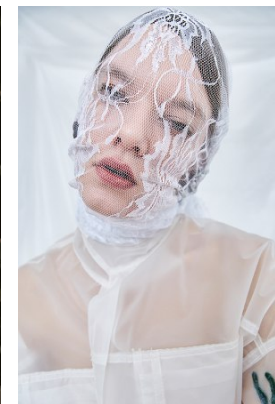

STELLA  
MODELS

www.stellamodels.com

HEIGHT	BUST	DRESS	WAIST	HIPS	SHOES	HAIR	EYES
180	82	34	60	90	40	BLONDE	BLUE