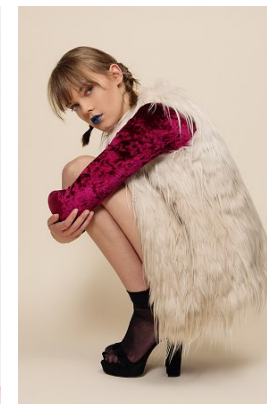

www.stellamodels.com

—
STELLA
MODELS
×

HEIGHT	BUST	DRESS	WAIST	HIPS	SHOES	HAIR	EYES
180	82	34	60	90	40	BLONDE	BLUE