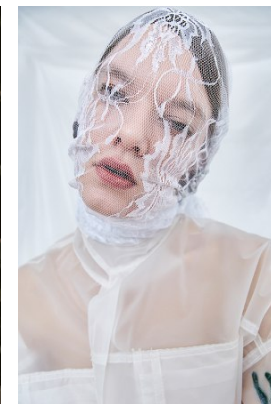

—
STELLA
MODELS
×

www.stellamodels.com

HEIGHT	BUST	DRESS	WAIST	HIPS	SHOES	HAIR	EYES
180	82	34	60	90	40	BLONDE	BLUE