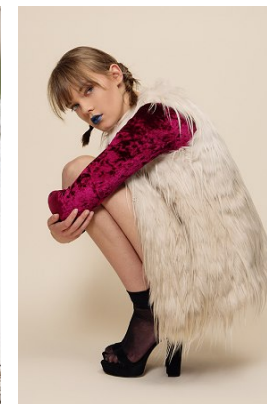

www.stellamodels.com

—
STELLA
MODELS
×

| | | | | | | | |
|--------|------|-------|-------|------|-------|--------|------|
| HEIGHT | BUST | DRESS | WAIST | HIPS | SHOES | HAIR | EYES |
| 180 | 82 | 34 | 60 | 90 | 40 | BLONDE | BLUE |