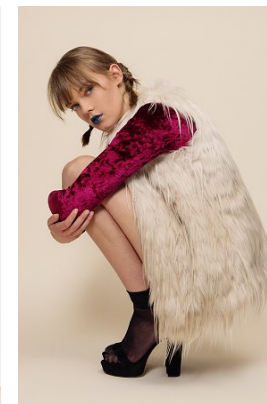

[www.stellamodels.com](http://www.stellamodels.com)

—  
STELLA  
MODELS  
×

HEIGHT	BUST	DRESS	WAIST	HIPS	SHOES	HAIR	EYES
180	82	34	60	90	40	BLONDE	BLUE