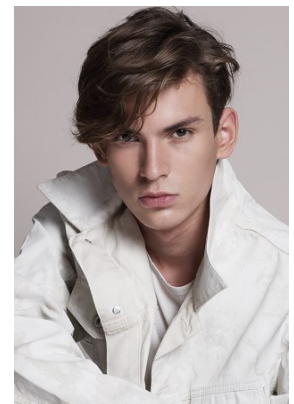

[www.stellamodels.com](http://www.stellamodels.com)

—  
STELLA  
MODELS  
×

HEIGHT	CHEST	WAIST	SHOES	HAIR	EYES
189	92	74	43.5	BROWN	GREEN/BROWN