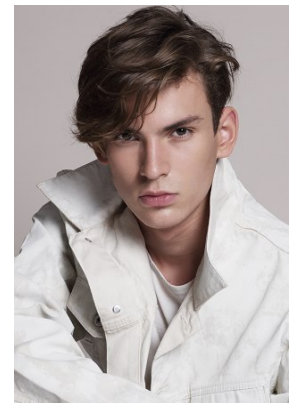

www.stellamodels.com

—
STELLA
MODELS
×

HEIGHT	CHEST	WAIST	SHOES	HAIR	EYES
189	92	74	43.5	BROWN	GREEN/BROWN