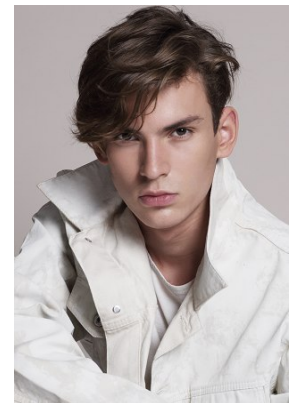

www.stellamodels.com

—
STELLA
MODELS
×

HEIGHT	CHEST	WAIST	SHOES	HAIR	EYES
189	92	74	43.5	BROWN	GREEN/BROWN