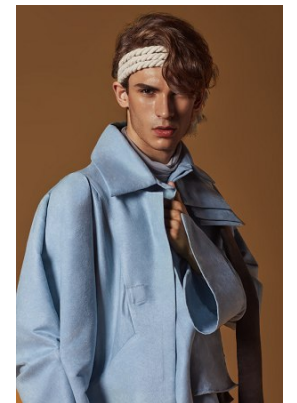

www.stellamodels.com

—
STELLA
MODELS
×

HEIGHT	CHEST	WAIST	SHOES	HAIR	EYES
189	93	75	43.5	BROWN	GREEN/BROWN