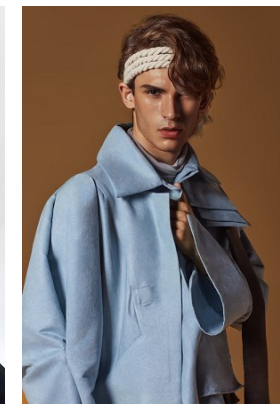

www.stellamodels.com

—
STELLA
MODELS
×

HEIGHT	CHEST	WAIST	SHOES	HAIR	EYES
189	96	76	43.5	BROWN	GREEN/BROWN