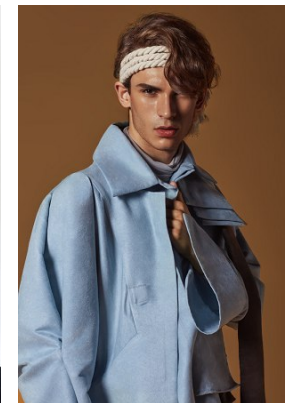

www.stellamodels.com

—
STELLA
MODELS
×

HEIGHT	CHEST	WAIST	SHOES	HAIR	EYES
189	99	76	43.5	BROWN	GREEN/BROWN