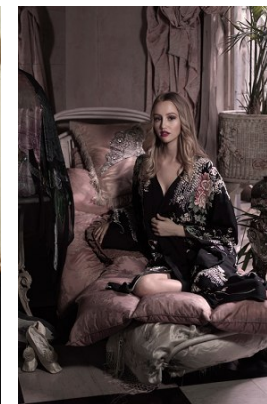

office@stellamodels.com

www.stellamodels.com

HEIGHT	BUST	DRESS	WAIST	HIPS	SHOES	HAIR	EYES
177	86	34	63	92	39	BLONDE	BROWN