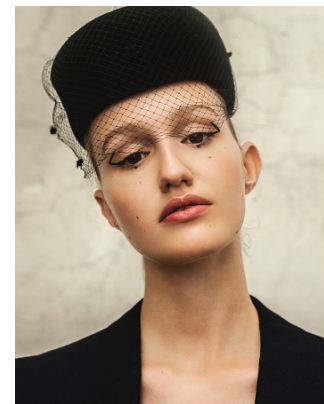

www.stellamodels.com

—
STELLA
MODELS
×

HEIGHT	BUST	DRESS	WAIST	HIPS	SHOES	HAIR	EYES
177	86	34	63	92	39	BLONDE	BROWN