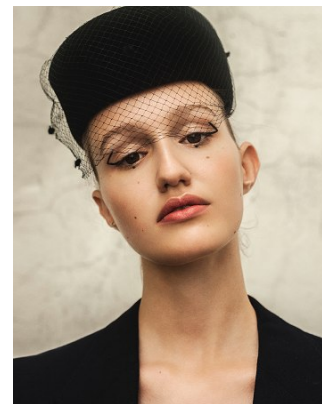

office@stellamodels.com

www.stellamodels.com

HEIGHT	BUST	DRESS	WAIST	HIPS	SHOES	HAIR	EYES
177	86	34	63	92	39	BLONDE	BROWN