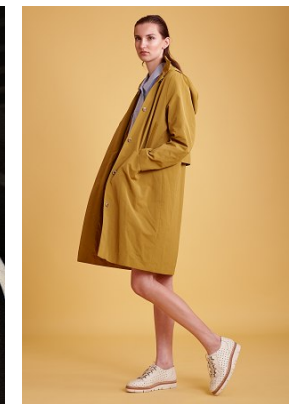

[www.stellamodels.com](http://www.stellamodels.com)

—  
STELLA  
MODELS  
×

HEIGHT	BUST	DRESS	WAIST	HIPS	SHOES	HAIR	EYES
180	80	34	60	84	38	BROWN	GREEN/BROWN