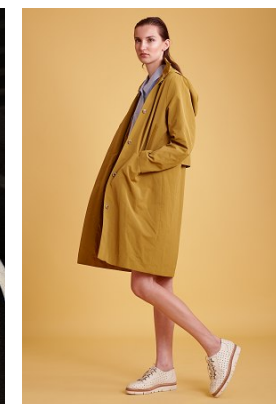

www.stellamodels.com

—
STELLA
MODELS
×

| | | | | | | | |
|--------|------|-------|-------|------|-------|-------|-------------|
| HEIGHT | BUST | DRESS | WAIST | HIPS | SHOES | HAIR | EYES |
| 180 | 80 | 34 | 60 | 84 | 38 | BROWN | GREEN/BROWN |