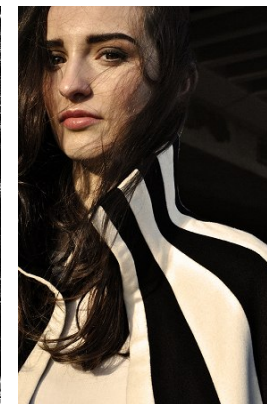

[www.stellamodels.com](http://www.stellamodels.com)

—  
STELLA  
MODELS  
×

HEIGHT	BUST	DRESS	WAIST	HIPS	SHOES	HAIR	EYES
180	80	34	60	84	38	BROWN	GREEN/BROWN