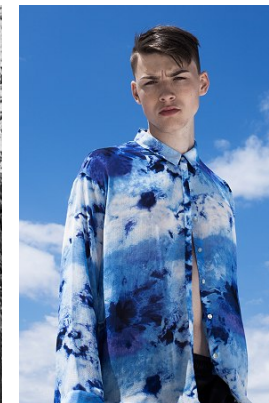

www.stellamodels.com

—
STELLA
MODELS
×

HEIGHT	CHEST	WAIST	SHOES	HAIR	EYES
193	101	76	45.5	BROWN	BLUE