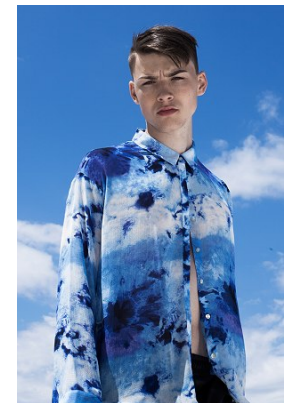

www.stellamodels.com

—
STELLA
MODELS
×

HEIGHT
193

CHEST
98

WAIST
76

SHOES
45.5

HAIR
BROWN

EYES
BLUE