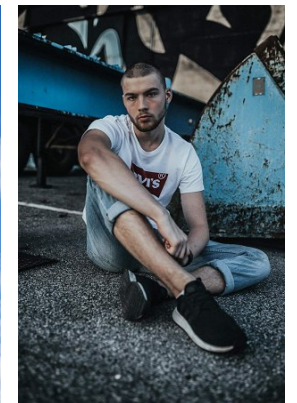

www.stellamodels.com

—
STELLA
MODELS
×

HEIGHT	CHEST	WAIST	SHOES	HAIR	EYES
193	101	76	45.5	BROWN	BLUE