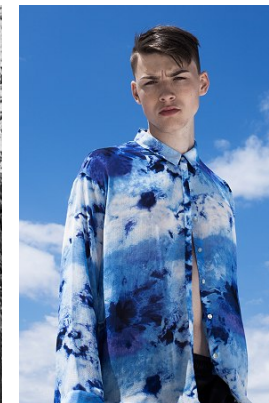

[www.stellamodels.com](http://www.stellamodels.com)

—  
STELLA  
MODELS  
×

HEIGHT	CHEST	WAIST	SHOES	HAIR	EYES
193	101	76	45.5	BROWN	BLUE