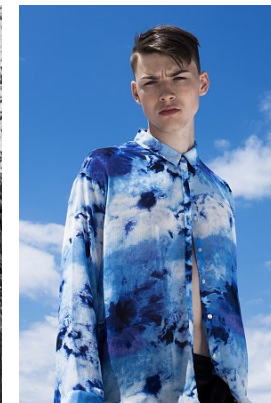

www.stellamodels.com

—
STELLA
MODELS
×

HEIGHT	CHEST	WAIST	SHOES	HAIR	EYES
193	101	76	45.5	BROWN	BLUE