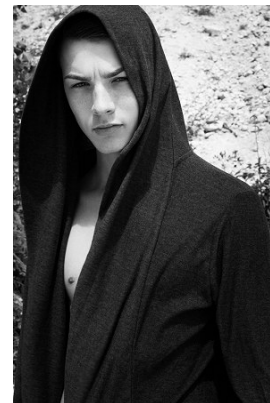

[www.stellamodels.com](http://www.stellamodels.com)

—  
STELLA  
MODELS  
×

HEIGHT	CHEST	WAIST	SHOES	HAIR	EYES
193	101	76	45.5	BROWN	BLUE