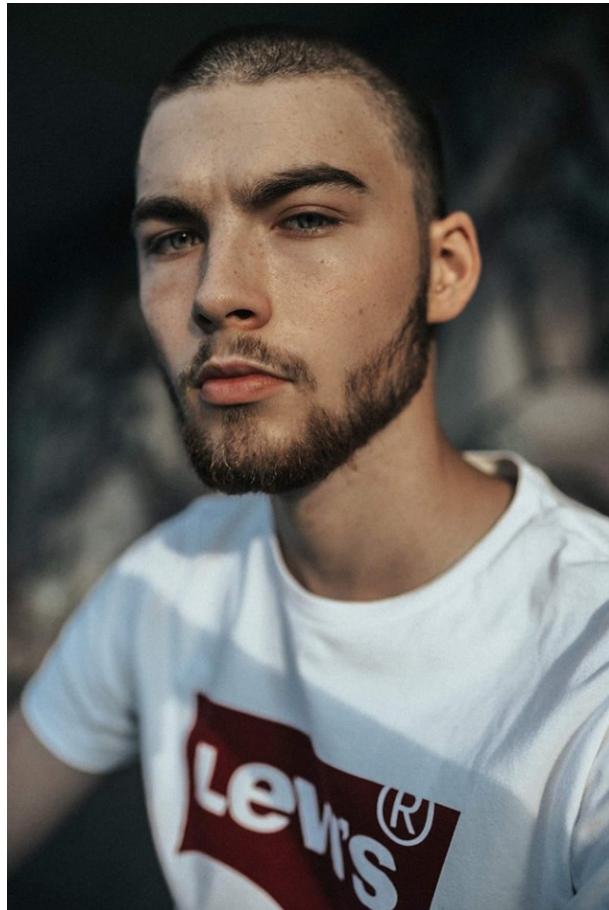

ALEXANDER

T: +43 1 586 90 27

office@stellamodels.com

www.stellamodels.com

—
STELLA
MODELS
×