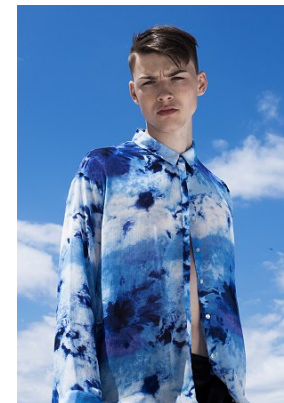

www.stellamodels.com

—
STELLA
MODELS
×

HEIGHT
193

CHEST
98

WAIST
76

SHOES
45.5

HAIR
BROWN

EYES
BLUE