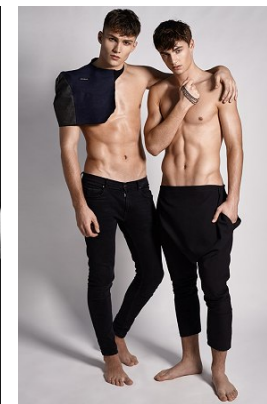

—  
STELLA  
MODELS  
×

[www.stellamodels.com](http://www.stellamodels.com)

HEIGHT	CHEST	WAIST	SHOES	HAIR	EYES
192	100	81	44.5	DARK BLONDE	BROWN