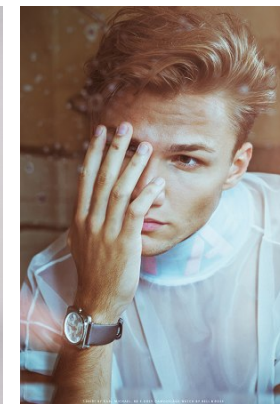

—
STELLA
MODELS
×

www.stellamodels.com

HEIGHT	CHEST	WAIST	SHOES	HAIR	EYES
192	100	81	44.5	DARK BLONDE	BROWN