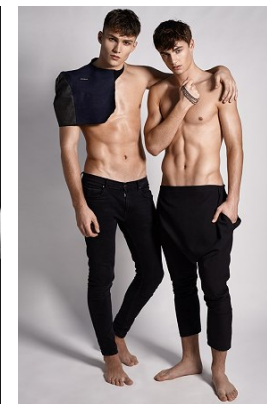

—
STELLA
MODELS
×

www.stellamodels.com

HEIGHT	CHEST	WAIST	SHOES	HAIR	EYES
192	100	81	44.5	DARK BLONDE	BROWN