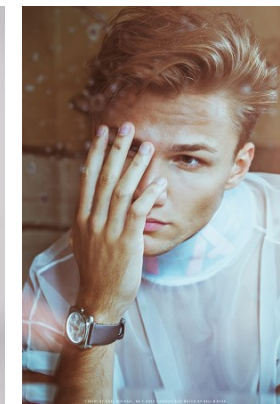

—  
STELLA  
MODELS

[www.stellamodels.com](http://www.stellamodels.com)

HEIGHT  
192

CHEST  
100

WAIST  
81

SHOES  
44.5

HAIR  
DARK BLONDE

EYES  
BROWN