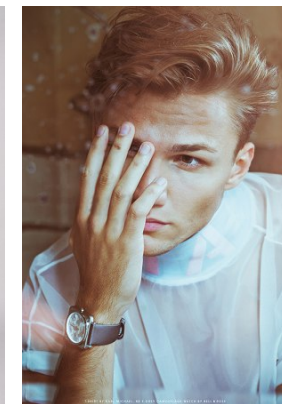

—  
STELLA  
MODELS  
×

[www.stellamodels.com](http://www.stellamodels.com)

HEIGHT	CHEST	WAIST	SHOES	HAIR	EYES
192	100	81	44.5	DARK BLONDE	BROWN