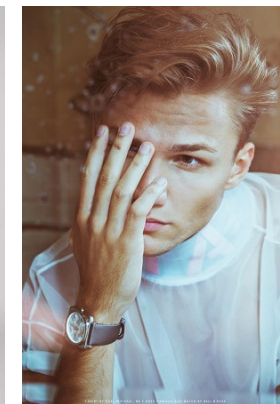

[www.stellamodels.com](http://www.stellamodels.com)

—  
STELLA  
MODELS  
×

HEIGHT	CHEST	WAIST	SHOES	HAIR	EYES
192	100	81	44.5	DARK BLONDE	BROWN