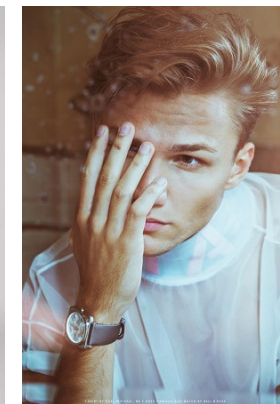

—
STELLA
MODELS
×

www.stellamodels.com

HEIGHT	CHEST	WAIST	SHOES	HAIR	EYES
192	100	81	44.5	DARK BLONDE	BROWN