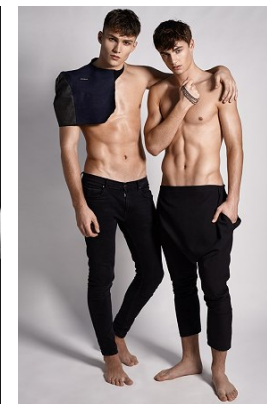

[www.stellamodels.com](http://www.stellamodels.com)

—  
STELLA  
MODELS  
×

HEIGHT	CHEST	WAIST	SHOES	HAIR	EYES
192	100	81	44.5	DARK BLONDE	BROWN