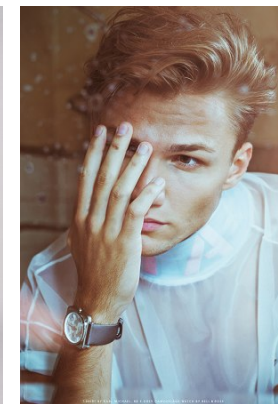

[www.stellamodels.com](http://www.stellamodels.com)

—  
STELLA  
MODELS  
×

HEIGHT	CHEST	WAIST	SHOES	HAIR	EYES
192	100	81	44.5	DARK BLONDE	BROWN