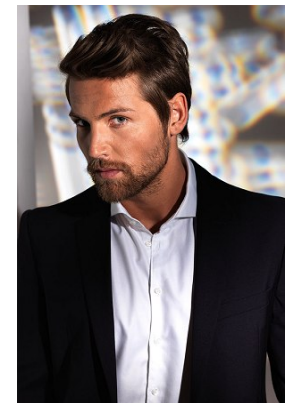

www.stellamodels.com

—
STELLA
MODELS
×

HEIGHT	BUST	CHEST	WAIST	SHOES	HAIR	EYES
190	97	97	80	45.5	DARK BLONDE	GREY