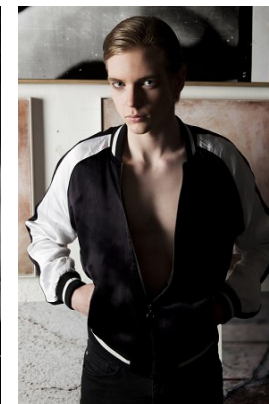

HEIGHT	CHEST	WAIST	SHOES	HAIR	EYES
187	94	78	43	BLONDE	BLUE