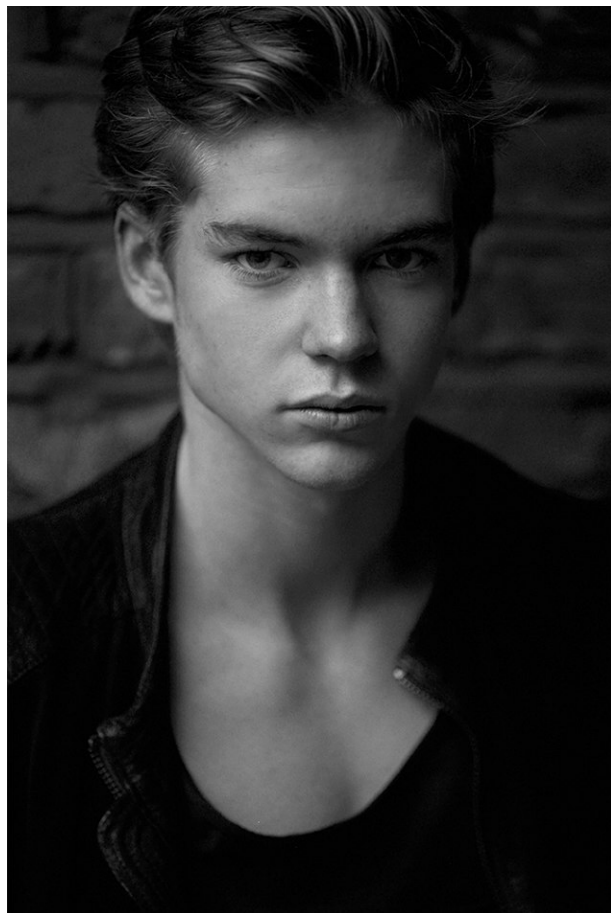

KEVIN KLAMMER

T: +43 1 586 90 27

office@stellamodels.com

www.stellamodels.com

—
STELLA
MODELS
×