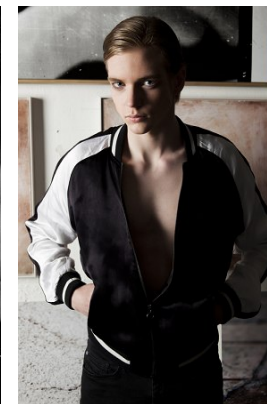

www.stellamodels.com

—
STELLA
MODELS
×

HEIGHT	CHEST	WAIST	SHOES	HAIR	EYES
186	93	78	43	BLONDE	BLUE