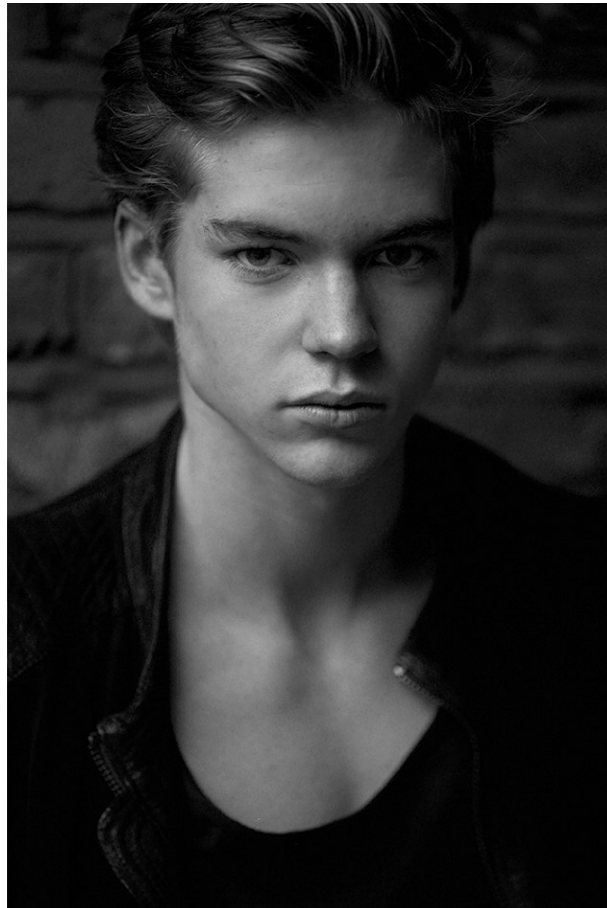

KEVIN KLAMMER

T: +43 1 586 90 27

office@stellamodels.com

www.stellamodels.com

—
STELLA
MODELS
×