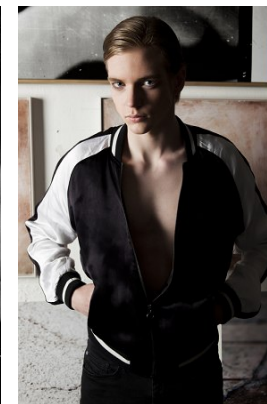

HEIGHT	CHEST	WAIST	SHOES	HAIR	EYES
186	93	78	43	BLONDE	BLUE