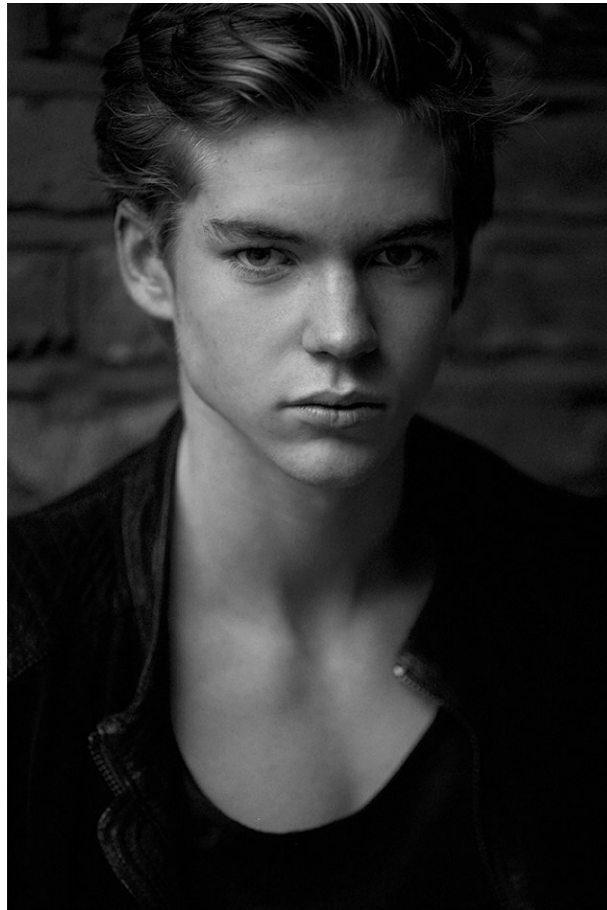

KEVIN KLAMMER

T: +43 1 586 90 27

office@stellamodels.com

www.stellamodels.com

—
STELLA
MODELS
×