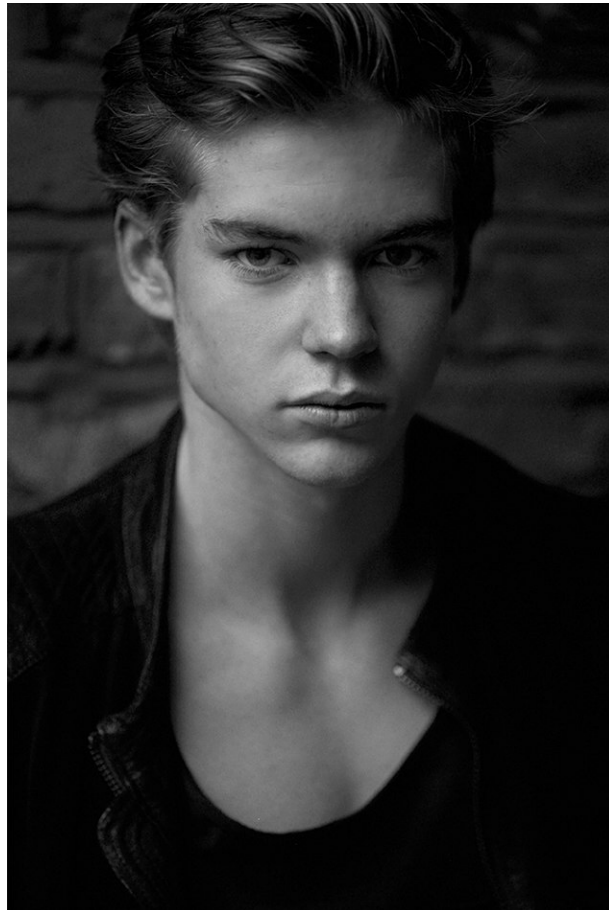

KEVIN KLAMMER

T: +43 1 586 90 27

office@stellamodels.com

www.stellamodels.com

—
STELLA
MODELS
×