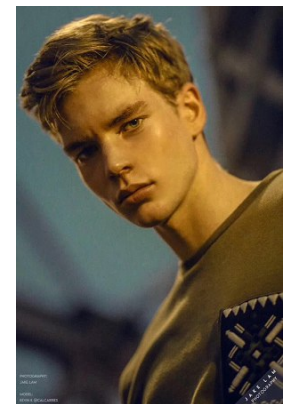

www.stellamodels.com

—
STELLA
MODELS
×

HEIGHT	CHEST	WAIST	SHOES	HAIR	EYES
187	94	78	43	BLONDE	BLUE