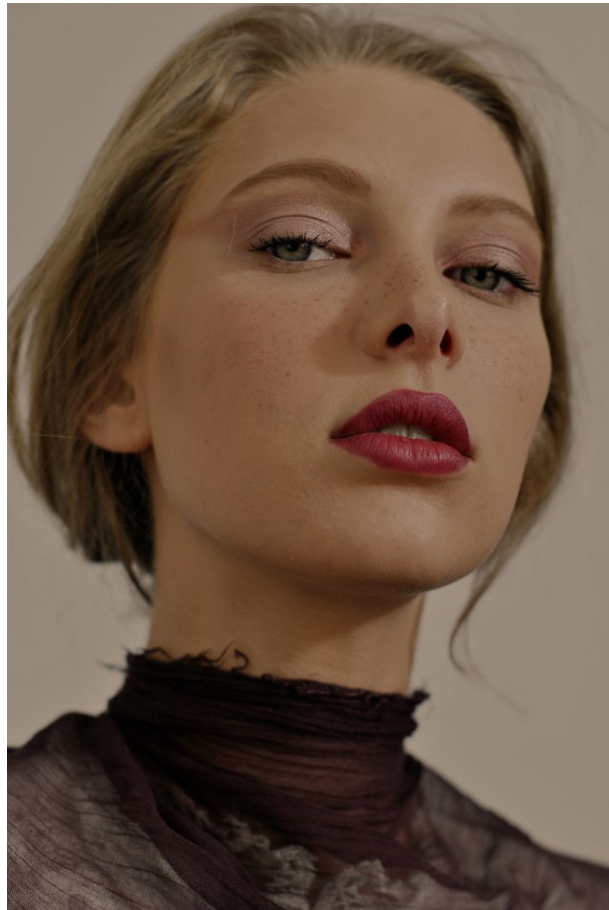

JILLIAN KLINGLER

T: +43 1 586 90 27

office@stellamodels.com

www.stellamodels.com

—
STELLA
MODELS
×