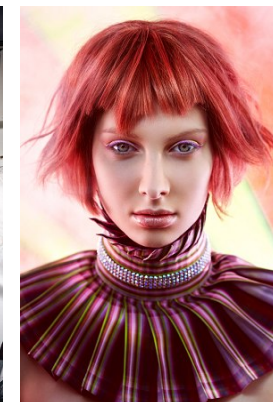

www.stellamodels.com

—
STELLA
MODELS
×

HEIGHT	BUST	DRESS	WAIST	HIPS	SHOES	HAIR	EYES
175	84	34-36	62	89	38	BLONDE	BLUE/GREEN