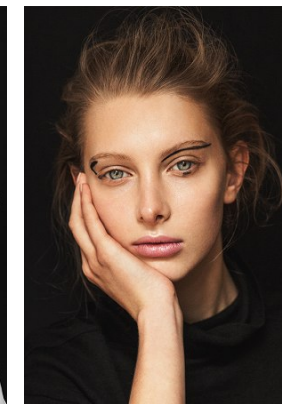

—
STELLA
MODELS
×

www.stellamodels.com

HEIGHT 175 BUST 84 DRESS 34-36 WAIST 62 HIPS 89 SHOES 38 HAIR BLONDE EYES BLUE/GREEN