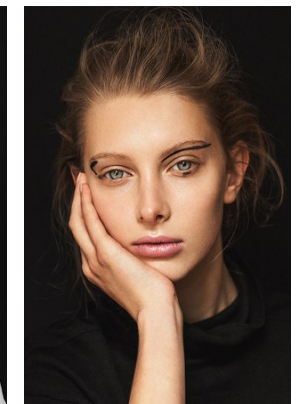

[www.stellamodels.com](http://www.stellamodels.com)

—  
STELLA  
MODELS  
×

HEIGHT	BUST	DRESS	WAIST	HIPS	SHOES	HAIR	EYES
175	84	34-36	62	89	38	BLONDE	BLUE/GREEN