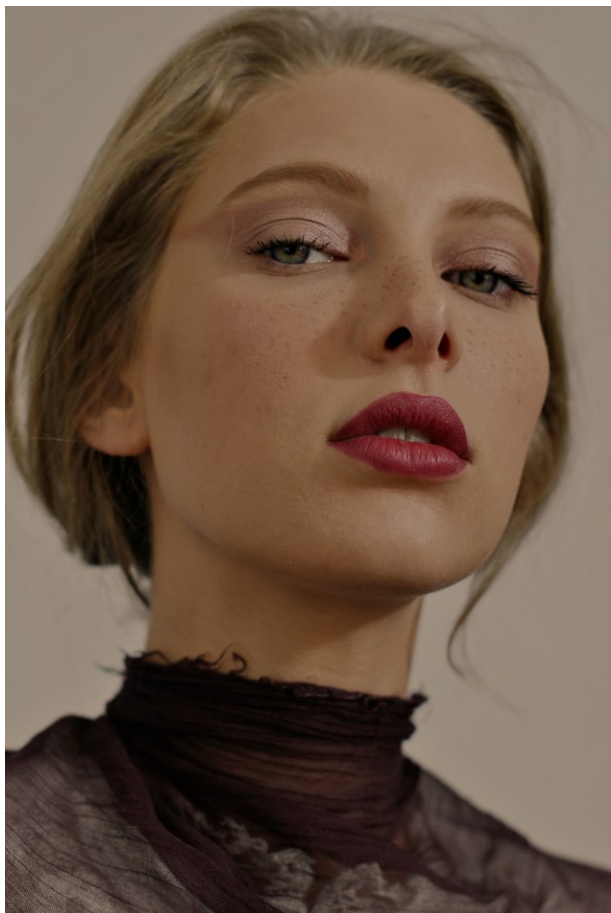

JILLIAN KLINGLER

T: +43 1 586 90 27

office@stellamodels.com

—
STELLA
MODELS
×

www.stellamodels.com