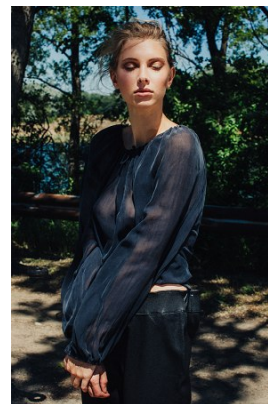

—
STELLA
MODELS
×

www.stellamodels.com

HEIGHT 175 BUST 84 DRESS 34-36 WAIST 62 HIPS 89 SHOES 38 HAIR BLONDE EYES BLUE/GREEN