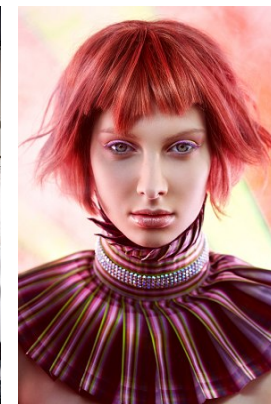

HEIGHT 175 BUST 80 DRESS 34-36 WAIST 63 HIPS 85 SHOES 38 HAIR BLONDE EYES BLUE/GREEN