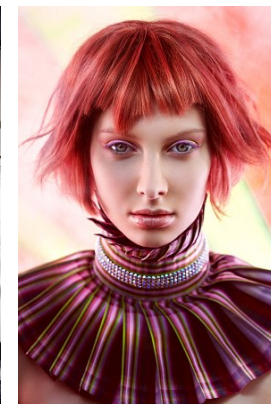

JILLIAN KLINGLER

T: +43 1 586 90 27

office@stellamodels.com

www.stellamodels.com

—
STELLA
MODELS
×