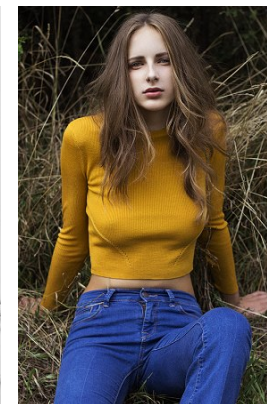

www.stellamodels.com

—
STELLA
MODELS
×

HEIGHT	BUST	DRESS	WAIST	HIPS	SHOES	HAIR	EYES
178	89	36	64	93	39	DARK BLONDE	BLUE/GREEN