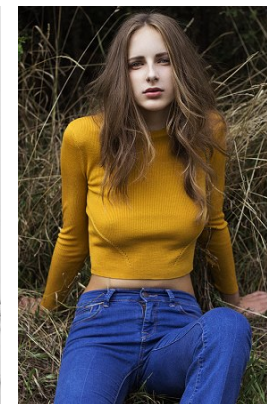

www.stellamodels.com

—
STELLA
MODELS
×

HEIGHT	BUST	DRESS	WAIST	HIPS	SHOES	HAIR	EYES
179	88	36	64	93	39	DARK BLONDE	BLUE/GREEN