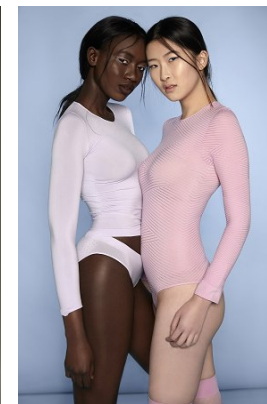

[www.stellamodels.com](http://www.stellamodels.com)

—  
STELLA  
MODELS  
×

HEIGHT	BUST	DRESS	WAIST	HIPS	SHOES	HAIR	EYES
172	81	34	62	89	38	DARK BROWN	BROWN