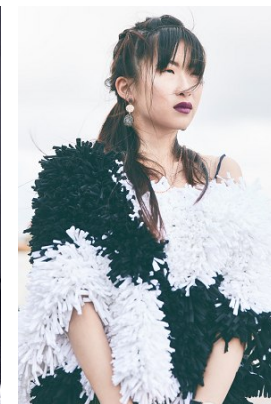

www.stellamodels.com

—
STELLA
MODELS
×

HEIGHT	BUST	DRESS	WAIST	HIPS	SHOES	HAIR	EYES
172	81	34	62	89	38	DARK BROWN	BROWN