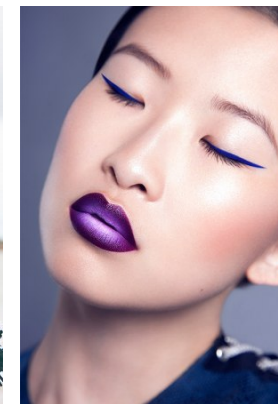

www.stellamodels.com

—
STELLA
MODELS
×

HEIGHT	BUST	DRESS	WAIST	HIPS	SHOES	HAIR	EYES
172	81	34	62	89	38	DARK BROWN	BROWN