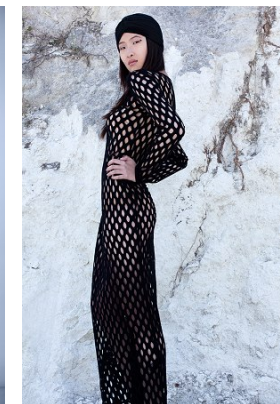

www.stellamodels.com

—
STELLA
MODELS
×

HEIGHT	BUST	DRESS	WAIST	HIPS	SHOES	HAIR	EYES
172	81	34	62	89	38	DARK BROWN	BROWN