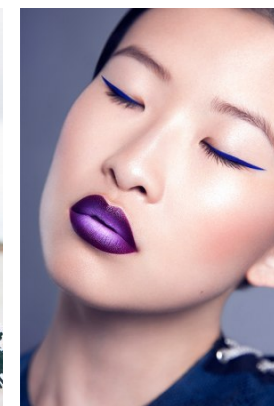

[www.stellamodels.com](http://www.stellamodels.com)

—  
STELLA  
MODELS  
×

HEIGHT	BUST	DRESS	WAIST	HIPS	SHOES	HAIR	EYES
172	81	34	62	89	38	DARK BROWN	BROWN