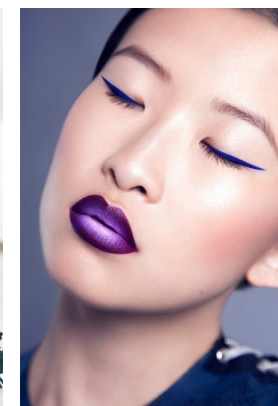

www.stellamodels.com

—
STELLA
MODELS
×

HEIGHT	BUST	DRESS	WAIST	HIPS	SHOES	HAIR	EYES
172	81	34	62	89	38	DARK BROWN	BROWN