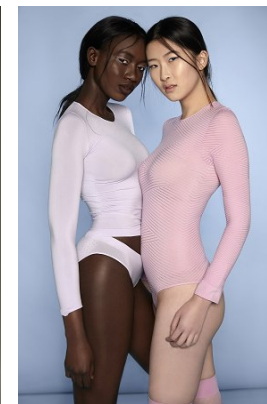

www.stellamodels.com

—
STELLA
MODELS
×

HEIGHT	BUST	DRESS	WAIST	HIPS	SHOES	HAIR	EYES
172	81	34	62	89	38	DARK BROWN	BROWN