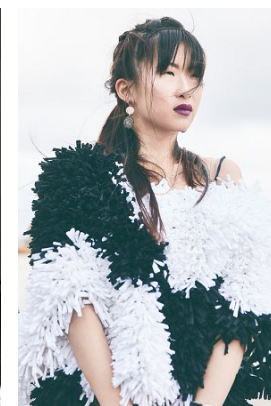

[www.stellamodels.com](http://www.stellamodels.com)

—  
STELLA  
MODELS  
×

HEIGHT	BUST	DRESS	WAIST	HIPS	SHOES	HAIR	EYES
172	81	34	62	89	38	DARK BROWN	BROWN