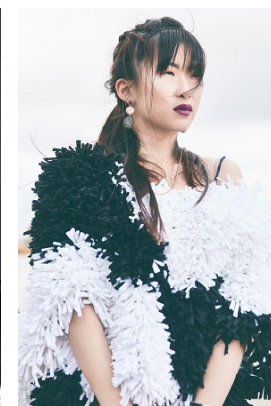

www.stellamodels.com

—
STELLA
MODELS
×

HEIGHT	BUST	DRESS	WAIST	HIPS	SHOES	HAIR	EYES
172	81	34	62	89	38	DARK BROWN	BROWN