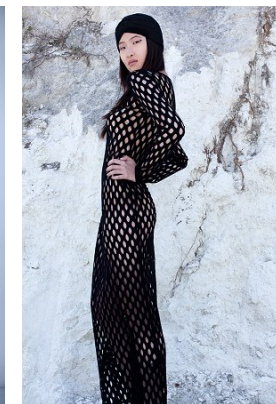

[www.stellamodels.com](http://www.stellamodels.com)

—  
STELLA  
MODELS  
×

HEIGHT	BUST	DRESS	WAIST	HIPS	SHOES	HAIR	EYES
172	81	34	62	89	38	DARK BROWN	BROWN