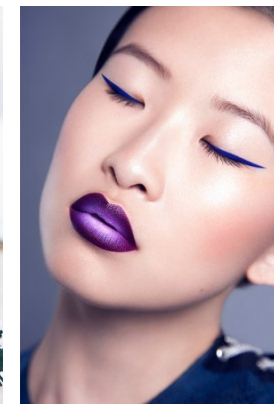

www.stellamodels.com

—
STELLA
MODELS
×

HEIGHT	BUST	DRESS	WAIST	HIPS	SHOES	HAIR	EYES
172	81	34	62	89	38	DARK BROWN	BROWN