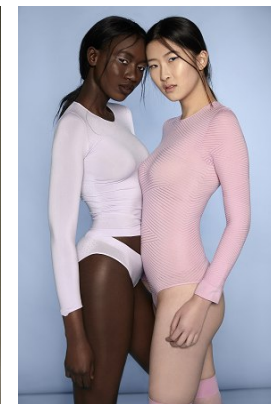

www.stellamodels.com

—
STELLA
MODELS
×

HEIGHT	BUST	DRESS	WAIST	HIPS	SHOES	HAIR	EYES
172	81	34	62	89	38	DARK BROWN	BROWN