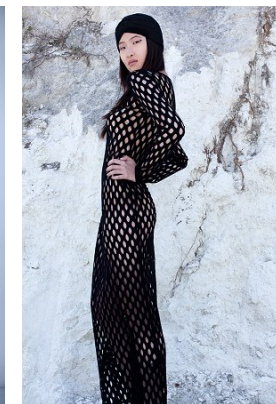

www.stellamodels.com

—
STELLA
MODELS
×

HEIGHT	BUST	DRESS	WAIST	HIPS	SHOES	HAIR	EYES
172	81	34	62	89	38	DARK BROWN	BROWN