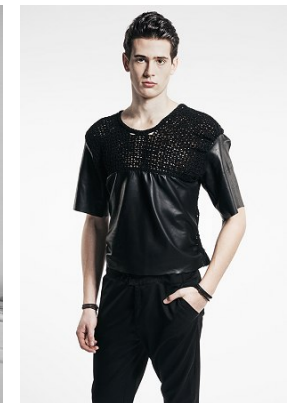

www.stellamodels.com

—
STELLA
MODELS
×

HEIGHT
191

CHEST
96

WAIST
76

SHOES
45

HAIR
BROWN

EYES
HAZEL