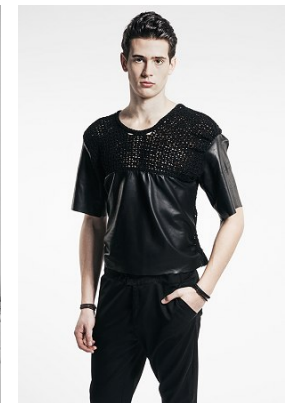

www.stellamodels.com

—
STELLA
MODELS
×

HEIGHT
191

CHEST
96

WAIST
76

SHOES
45

HAIR
BROWN

EYES
HAZEL