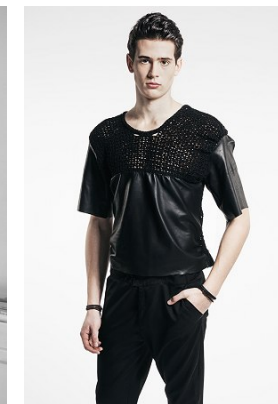

[www.stellamodels.com](http://www.stellamodels.com)

—  
STELLA  
MODELS  
×

HEIGHT  
191

CHEST  
96

WAIST  
76

SHOES  
45

HAIR  
BROWN

EYES  
HAZEL