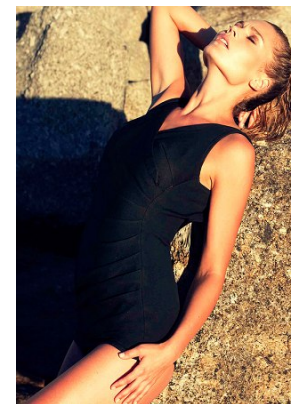

www.stellamodels.com

—
STELLA
MODELS
×

HEIGHT	BUST	DRESS	WAIST	HIPS	SHOES	HAIR	EYES
175	82	36	64	91	39	BLONDE	GREEN