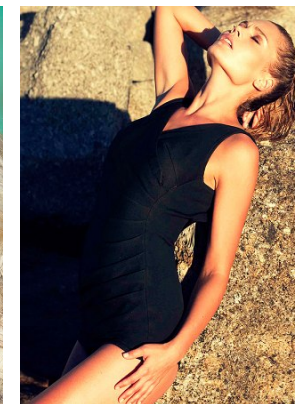

www.stellamodels.com

—
STELLA
MODELS
×

HEIGHT	BUST	DRESS	WAIST	HIPS	SHOES	HAIR	EYES
175	82	36	64	91	39	BLONDE	GREEN