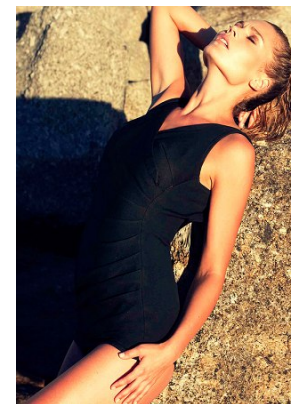

[www.stellamodels.com](http://www.stellamodels.com)

—  
STELLA  
MODELS  
×

HEIGHT	BUST	DRESS	WAIST	HIPS	SHOES	HAIR	EYES
175	82	36	64	91	39	BLONDE	GREEN