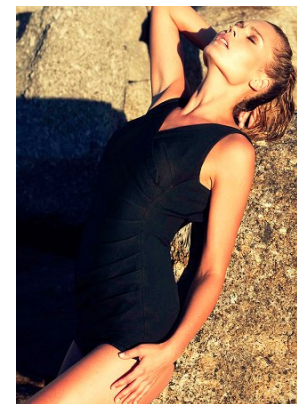

www.stellamodels.com

—
STELLA
MODELS
×

HEIGHT	BUST	DRESS	WAIST	HIPS	SHOES	HAIR	EYES
175	82	36	64	91	39	BLONDE	GREEN