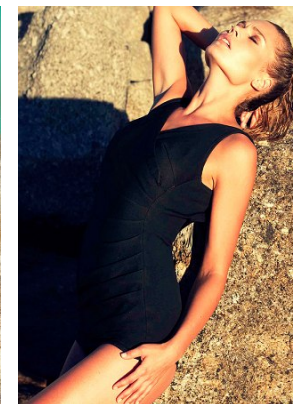

[www.stellamodels.com](http://www.stellamodels.com)

—  
STELLA  
MODELS  
×

HEIGHT	BUST	DRESS	WAIST	HIPS	SHOES	HAIR	EYES
175	82	36	64	91	39	BLONDE	GREEN