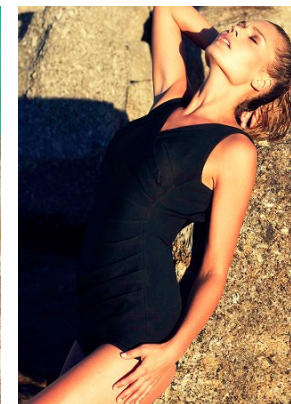

[www.stellamodels.com](http://www.stellamodels.com)

—  
STELLA  
MODELS  
×

HEIGHT	BUST	DRESS	WAIST	HIPS	SHOES	HAIR	EYES
175	82	36	64	91	39	BLONDE	GREEN