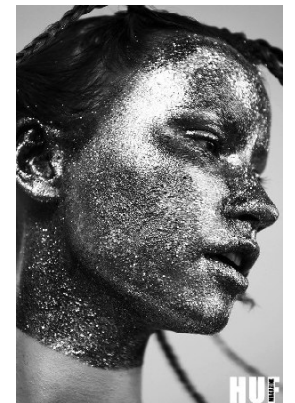

www.stellamodels.com

—
STELLA
MODELS
×

HEIGHT	BUST	DRESS	WAIST	HIPS	SHOES	HAIR	EYES
172	78	34	59	92	37	BRUNETTE	GREEN/BROWN