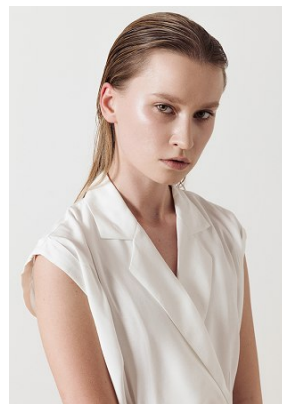

—
STELLA
MODELS

www.stellamodels.com

HEIGHT	BUST	DRESS	WAIST	HIPS	SHOES	HAIR	EYES
172	78	34	59	92	37	BRUNETTE	GREEN/BROWN