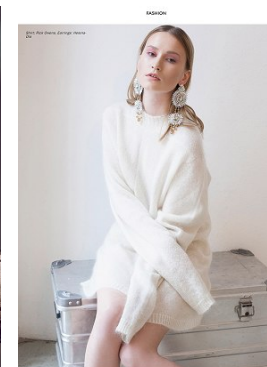

*office@stellamodels.com*

[www.stellamodels.com](http://www.stellamodels.com)

HEIGHT	BUST	DRESS	WAIST	HIPS	SHOES	HAIR	EYES
172	78	34	59	92	37	BRUNETTE	GREEN/BROWN