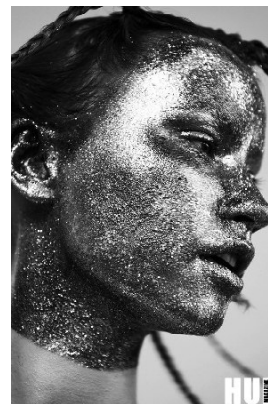

[www.stellamodels.com](http://www.stellamodels.com)

—  
STELLA  
MODELS  
×

HEIGHT	BUST	DRESS	WAIST	HIPS	SHOES	HAIR	EYES
172	78	34	59	92	37	BRUNETTE	GREEN/BROWN