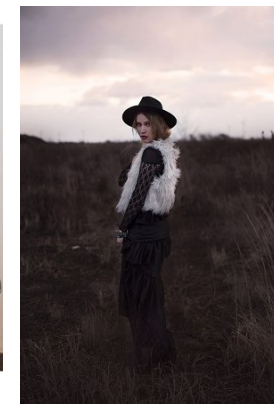

*office@stellamodels.com*

[www.stellamodels.com](http://www.stellamodels.com)

HEIGHT	BUST	DRESS	WAIST	HIPS	SHOES	HAIR	EYES
172	78	34	59	92	37	BRUNETTE	GREEN/BROWN