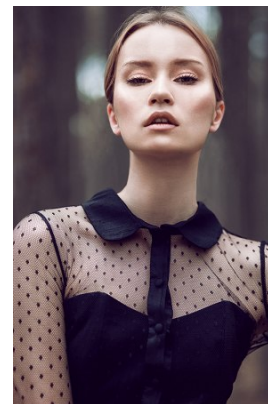

*office@stellamodels.com*

[www.stellamodels.com](http://www.stellamodels.com)

HEIGHT	BUST	DRESS	WAIST	HIPS	SHOES	HAIR	EYES
172	78	34	59	92	37	BRUNETTE	GREEN/BROWN