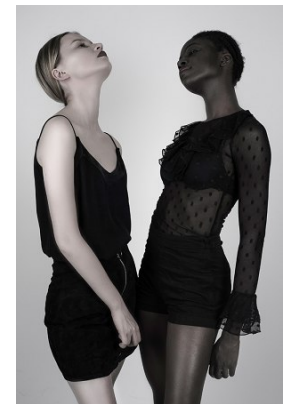

www.stellamodels.com

—
STELLA
MODELS
×

| | | | | | | | |
|--------|------|-------|-------|------|-------|----------|-------------|
| HEIGHT | BUST | DRESS | WAIST | HIPS | SHOES | HAIR | EYES |
| 172 | 78 | 34 | 59 | 92 | 37 | BRUNETTE | GREEN/BROWN |