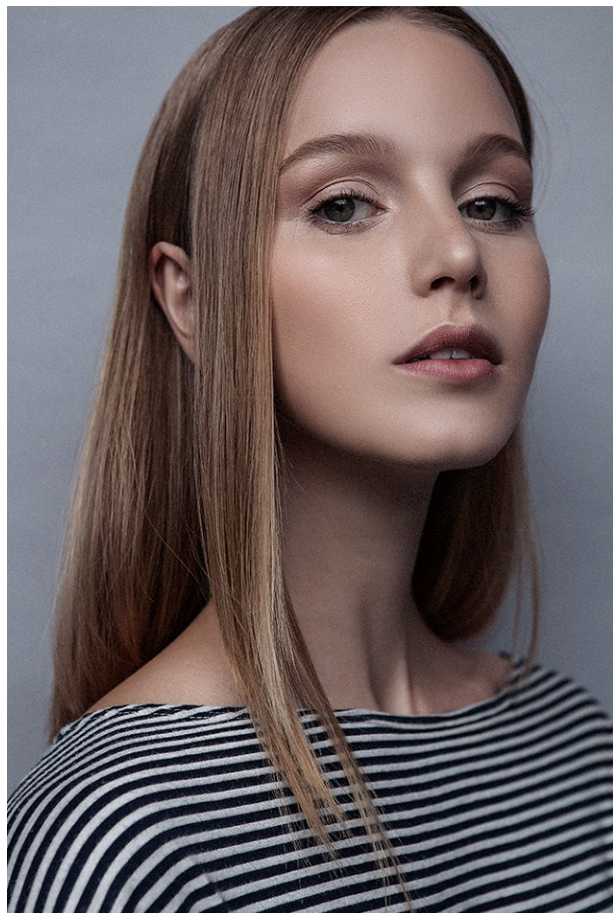

PRISCILLA ZANIVAN

T: +43 1 586 90 27

office@stellamodels.com

www.stellamodels.com

—
STELLA
MODELS
×