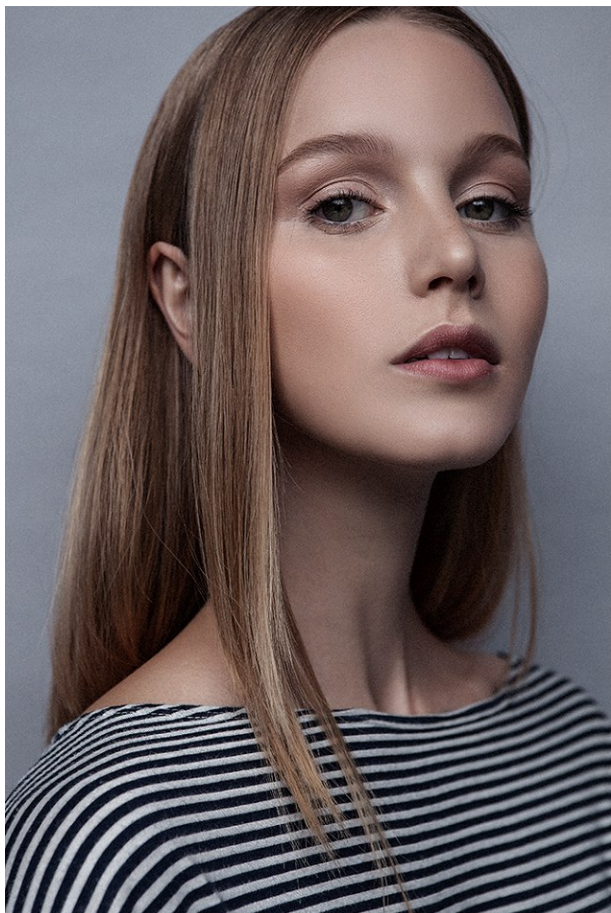

PRISCILLA ZANIVAN

T: +43 1 586 90 27

office@stellamodels.com

www.stellamodels.com

—
STELLA
MODELS
×