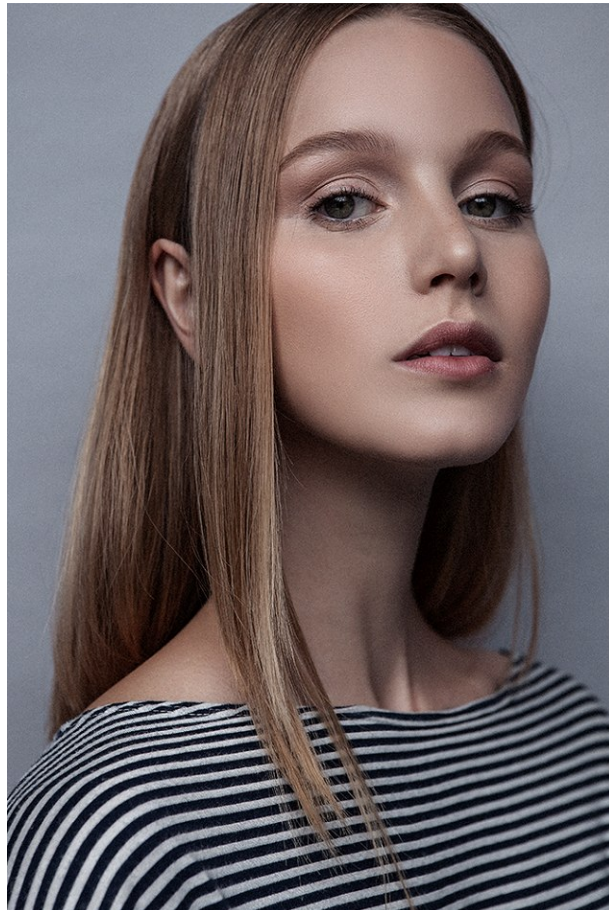

PRISCILLA ZANIVAN

T: +43 1 586 90 27

office@stellamodels.com

www.stellamodels.com

—
STELLA
MODELS
×