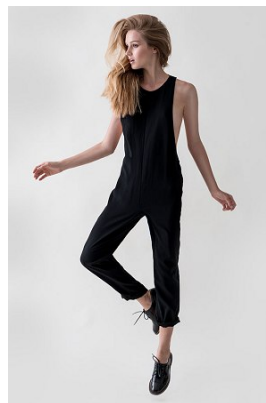

www.stellamodels.com

—
STELLA
MODELS
×

HEIGHT	BUST	DRESS	WAIST	HIPS	SHOES	HAIR	EYES
175	83	34-36	60	90	39	BLONDE	GREEN