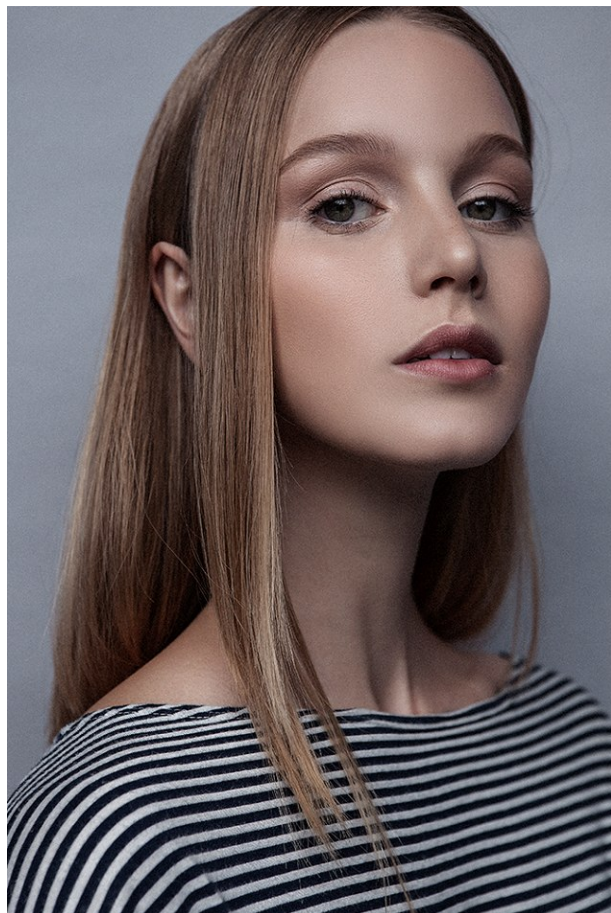

PRISCILLA ZANIVAN

T: +43 1 586 90 27

office@stellamodels.com

www.stellamodels.com

—
STELLA
MODELS
×