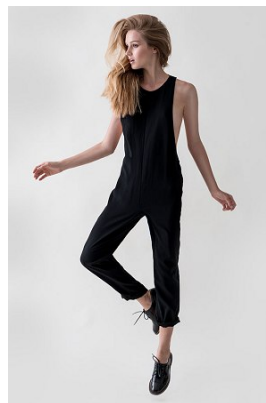

[www.stellamodels.com](http://www.stellamodels.com)

—  
STELLA  
MODELS  
×

HEIGHT	BUST	DRESS	WAIST	HIPS	SHOES	HAIR	EYES
175	83	34-36	60	90	39	BLONDE	GREEN