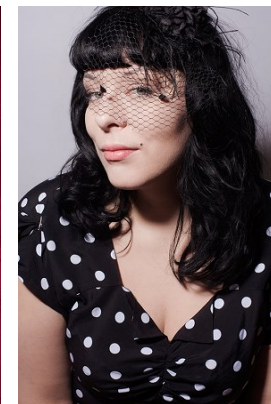

—
STELLA
MODELS

www.stellamodels.com

HEIGHT	BUST	DRESS	WAIST	HIPS	SHOES	HAIR	EYES
174	119	46-48	95	130	38.5	DARK BROWN	BLUE/GREEN