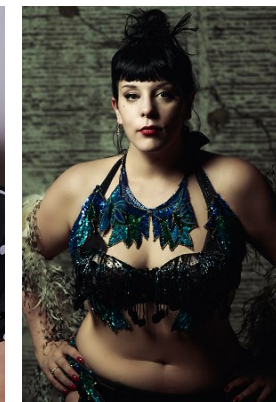

—  
STELLA  
MODELS  
×

[www.stellamodels.com](http://www.stellamodels.com)

HEIGHT	BUST	DRESS	WAIST	HIPS	SHOES	HAIR	EYES
174	119	46-48	95	130	38.5	DARK BROWN	BLUE/GREEN