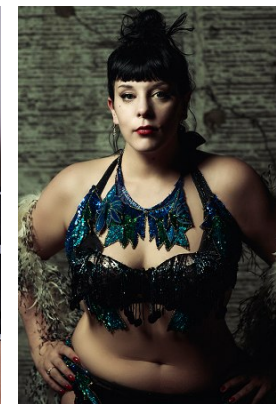

—
STELLA
MODELS
×

www.stellamodels.com

HEIGHT	BUST	DRESS	WAIST	HIPS	SHOES	HAIR	EYES
174	119	44-46	91	125	38.5	DARK BROWN	BLUE/GREEN