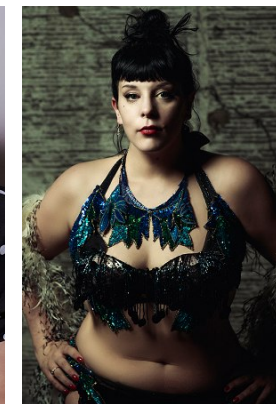

—  
STELLA  
MODELS  
×

[www.stellamodels.com](http://www.stellamodels.com)

HEIGHT	BUST	DRESS	WAIST	HIPS	SHOES	HAIR	EYES
174	119	44-46	91	125	38.5	DARK BROWN	BLUE/GREEN