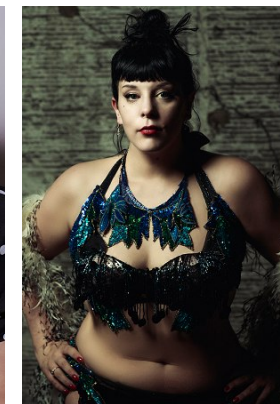

—  
STELLA  
MODELS  
×

[www.stellamodels.com](http://www.stellamodels.com)

HEIGHT	BUST	DRESS	WAIST	HIPS	SHOES	HAIR	EYES
174	119	44-46	91	125	38.5	DARK BROWN	BLUE/GREEN