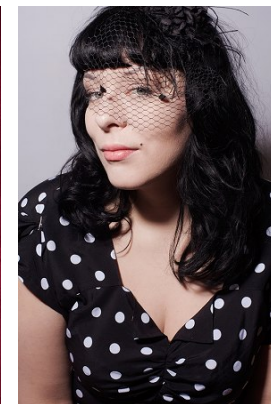

—
STELLA
MODELS
×

www.stellamodels.com

HEIGHT	BUST	DRESS	WAIST	HIPS	SHOES	HAIR	EYES
174	119	44-46	91	125	38.5	DARK BROWN	BLUE/GREEN