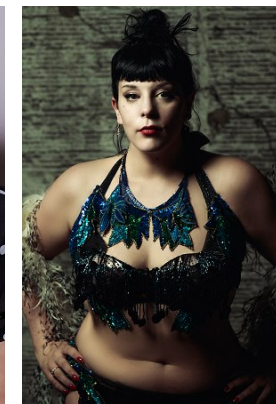

—
STELLA
MODELS

www.stellamodels.com

HEIGHT	BUST	DRESS	WAIST	HIPS	SHOES	HAIR	EYES
174	119	44-46	91	125	38.5	DARK BROWN	BLUE/GREEN