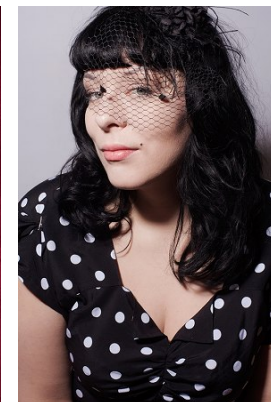

—  
STELLA  
MODELS  
×

[www.stellamodels.com](http://www.stellamodels.com)

HEIGHT	BUST	DRESS	WAIST	HIPS	SHOES	HAIR	EYES
174	119	46-48	95	130	38.5	DARK BROWN	BLUE/GREEN