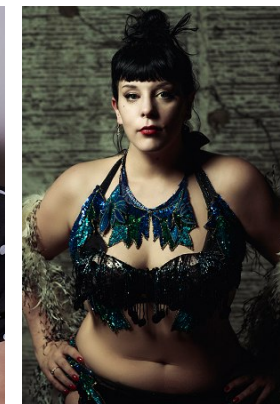

—
STELLA
MODELS

www.stellamodels.com

HEIGHT	BUST	DRESS	WAIST	HIPS	SHOES	HAIR	EYES
174	119	46-48	95	130	38.5	DARK BROWN	BLUE/GREEN