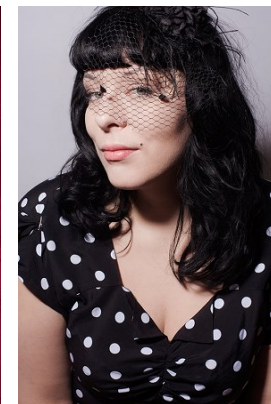

—
STELLA
MODELS

www.stellamodels.com

HEIGHT	BUST	DRESS	WAIST	HIPS	SHOES	HAIR	EYES
174	119	44-46	91	125	38.5	DARK BROWN	BLUE/GREEN