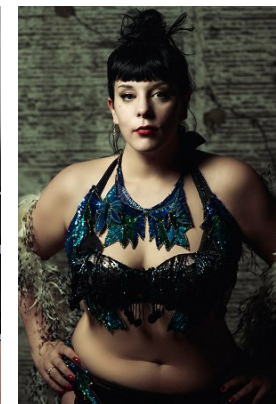

—  
STELLA  
MODELS  
×

[www.stellamodels.com](http://www.stellamodels.com)

HEIGHT	BUST	DRESS	WAIST	HIPS	SHOES	HAIR	EYES
174	119	44-46	91	125	38.5	DARK BROWN	BLUE/GREEN