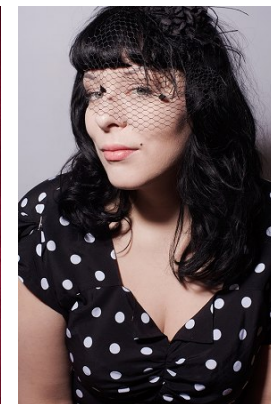

—  
STELLA  
MODELS  
×

[www.stellamodels.com](http://www.stellamodels.com)

HEIGHT	BUST	DRESS	WAIST	HIPS	SHOES	HAIR	EYES
174	119	44-46	91	125	38.5	DARK BROWN	BLUE/GREEN