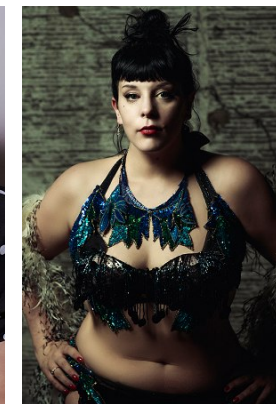

—
STELLA
MODELS
×

www.stellamodels.com

HEIGHT	BUST	DRESS	WAIST	HIPS	SHOES	HAIR	EYES
174	119	44-46	91	125	38.5	DARK BROWN	BLUE/GREEN