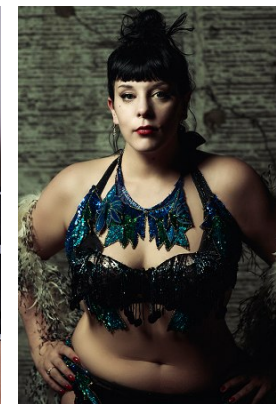

—
STELLA
MODELS

www.stellamodels.com

HEIGHT	BUST	DRESS	WAIST	HIPS	SHOES	HAIR	EYES
174	119	44-46	91	125	38.5	DARK BROWN	BLUE/GREEN