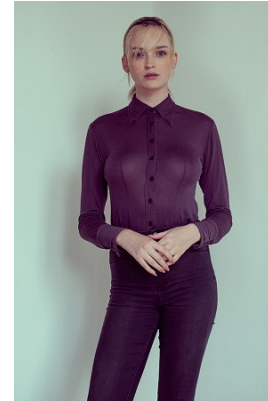

[www.stellamodels.com](http://www.stellamodels.com)

—  
STELLA  
MODELS  
×

HEIGHT	BUST	DRESS	WAIST	HIPS	SHOES	HAIR	EYES
180	81	36-38	66	91	41	BLONDE	BLUE