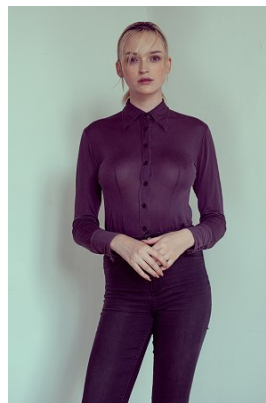

—
STELLA
MODELS

www.stellamodels.com

HEIGHT	BUST	DRESS	WAIST	HIPS	SHOES	HAIR	EYES
180	81	36-38	66	91	41	BLONDE	BLUE