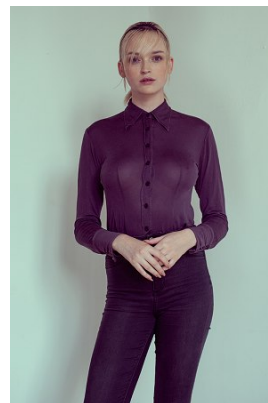

—
STELLA
MODELS

www.stellamodels.com

HEIGHT	BUST	DRESS	WAIST	HIPS	SHOES	HAIR	EYES
180	81	36-38	66	91	41	BLONDE	BLUE