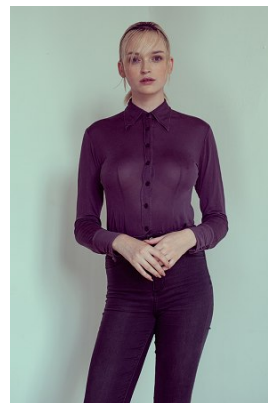

—  
STELLA  
MODELS

[www.stellamodels.com](http://www.stellamodels.com)

HEIGHT	BUST	DRESS	WAIST	HIPS	SHOES	HAIR	EYES
180	81	36-38	66	91	41	BLONDE	BLUE