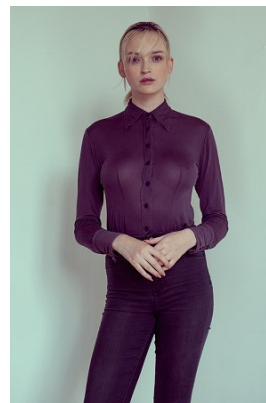

—
STELLA
MODELS

www.stellamodels.com

HEIGHT	BUST	DRESS	WAIST	HIPS	SHOES	HAIR	EYES
180	81	36-38	66	91	41	BLONDE	BLUE