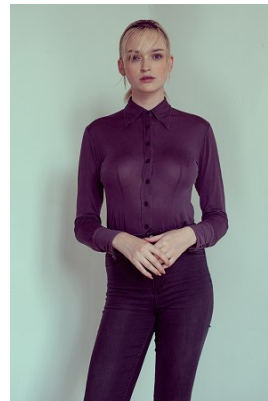

—
STELLA
MODELS

www.stellamodels.com

HEIGHT	BUST	DRESS	WAIST	HIPS	SHOES	HAIR	EYES
180	81	36-38	66	91	41	BLONDE	BLUE