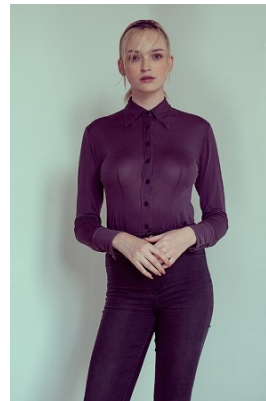

—
STELLA
MODELS

www.stellamodels.com

HEIGHT	BUST	DRESS	WAIST	HIPS	SHOES	HAIR	EYES
180	81	36-38	66	91	41	BLONDE	BLUE