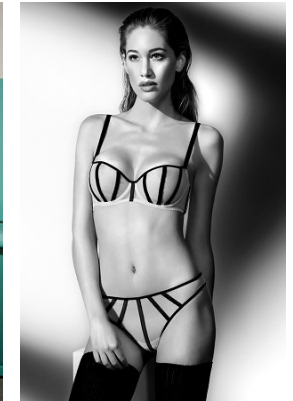

[www.stellamodels.com](http://www.stellamodels.com)

—  
STELLA  
MODELS  
×

HEIGHT	BUST	DRESS	WAIST	HIPS	SHOES	HAIR	EYES
177	83	36	62	90	37	DARK BLONDE	BLUE/GREEN