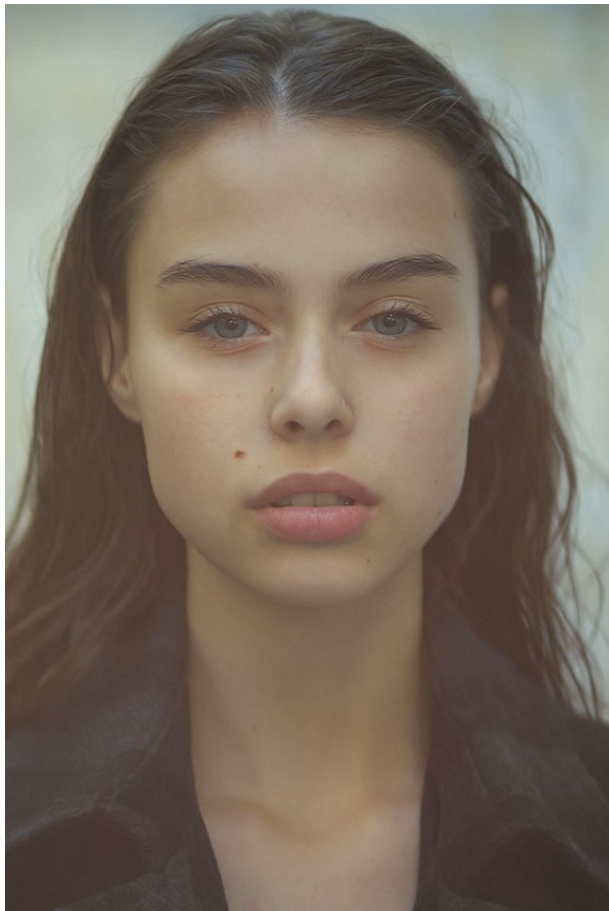

—
STELLA
MODELS
×

SZONJA

T: +43 1 586 90 27

office@stellamodels.com

www.stellamodels.com

—
STELLA
MODELS
×

SZONJA

T: +43 1 586 90 27

office@stellamodels.com

www.stellamodels.com