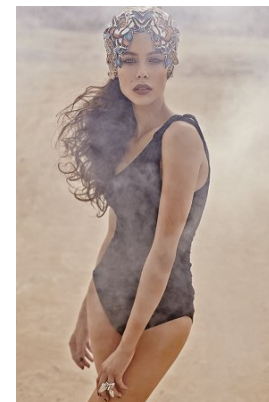

www.stellamodels.com

—
STELLA
MODELS
×

HEIGHT	BUST	DRESS	WAIST	HIPS	SHOES	HAIR	EYES
177	84	34-36	61	89	39	BROWN	BLUE