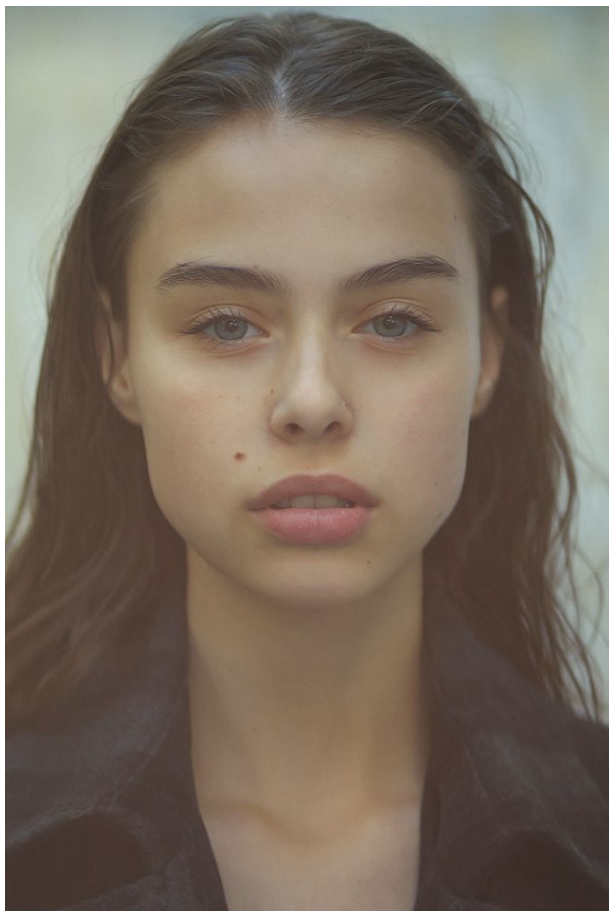

—
STELLA
MODELS
×

SZONJA

T: +43 1 586 90 27

office@stellamodels.com

www.stellamodels.com

—
STELLA
MODELS
×

SZONJA

T: +43 1 586 90 27

office@stellamodels.com

www.stellamodels.com