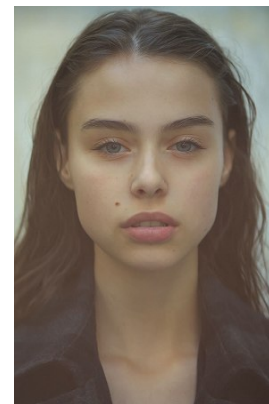

office@stellamodels.com

www.stellamodels.com

HEIGHT	BUST	DRESS	WAIST	HIPS	SHOES	HAIR	EYES
177	84	34-36	61	89	39	BROWN	BLUE