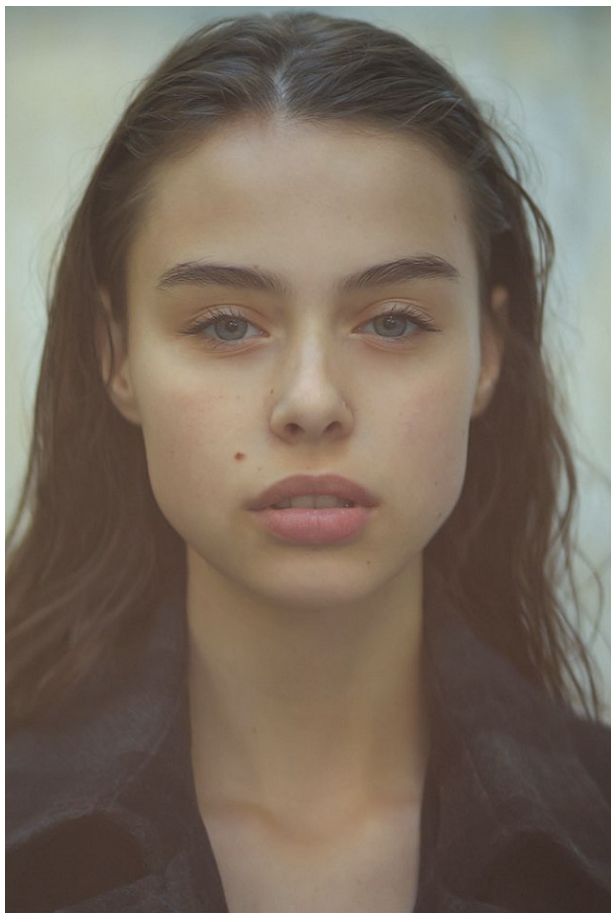

SZONJA

T: +43 1 586 90 27

office@stellamodels.com

www.stellamodels.com

—
STELLA
MODELS
×