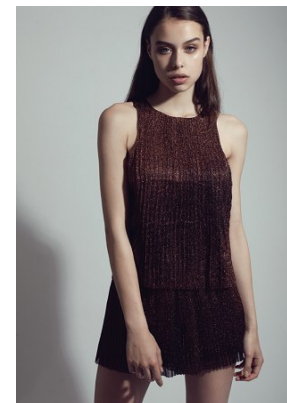

office@stellamodels.com

www.stellamodels.com

HEIGHT	BUST	DRESS	WAIST	HIPS	SHOES	HAIR	EYES
177	84	34-36	61	89	39	BROWN	BLUE