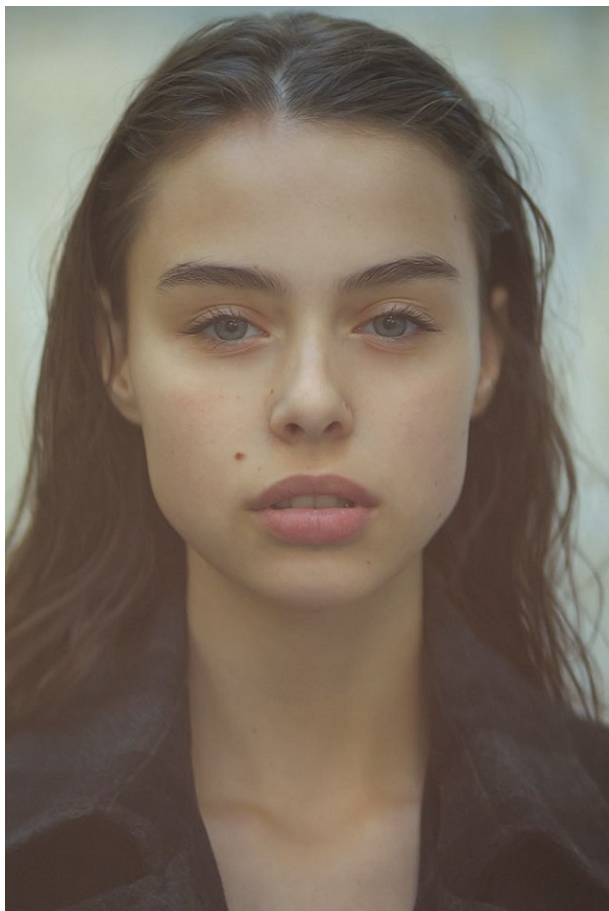

SZONJA

T: +43 1 586 90 27

office@stellamodels.com

www.stellamodels.com

—
STELLA
MODELS
×