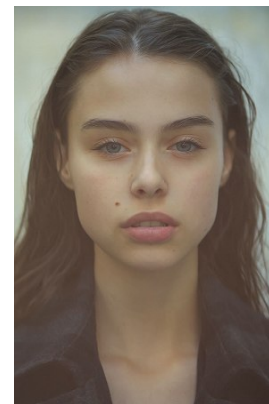

*office@stellamodels.com*

[www.stellamodels.com](http://www.stellamodels.com)

HEIGHT	BUST	DRESS	WAIST	HIPS	SHOES	HAIR	EYES
177	84	34-36	61	89	39	BROWN	BLUE