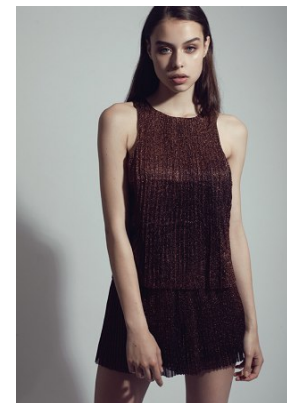

*office@stellamodels.com*

[www.stellamodels.com](http://www.stellamodels.com)

HEIGHT	BUST	DRESS	WAIST	HIPS	SHOES	HAIR	EYES
177	84	34-36	61	89	39	BROWN	BLUE