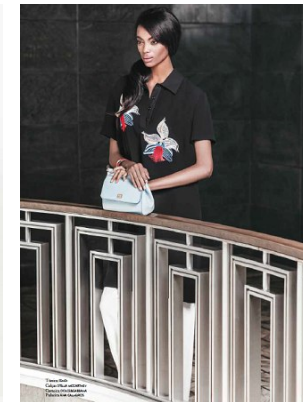

www.stellamodels.com

—
STELLA
MODELS
×

HEIGHT	BUST	WAIST	HIPS	SHOES	HAIR	EYES
180	81	61	86	39	BLACK	BROWN