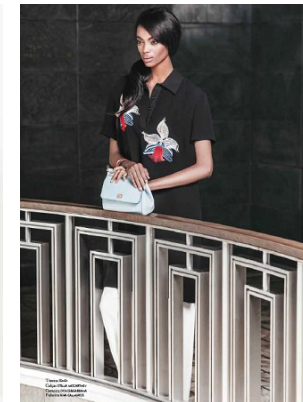

[www.stellamodels.com](http://www.stellamodels.com)

—  
STELLA  
MODELS  
×

HEIGHT	BUST	WAIST	HIPS	SHOES	HAIR	EYES
180	81	61	86	39	BLACK	BROWN