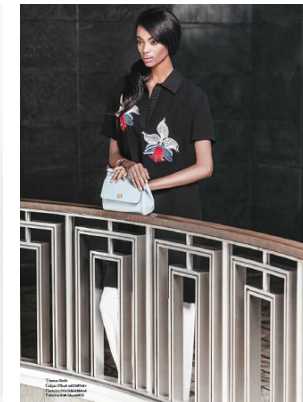

www.stellamodels.com

—
STELLA
MODELS
×

HEIGHT 180 BUST 81 WAIST 61 HIPS 86 SHOES 39 HAIR BLACK EYES BROWN