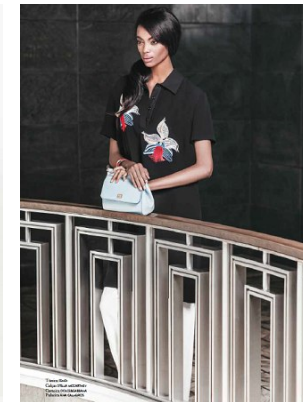

www.stellamodels.com

—  
STELLA  
MODELS  
×

HEIGHT 180 BUST 81 WAIST 61 HIPS 86 SHOES 39 HAIR BLACK EYES BROWN