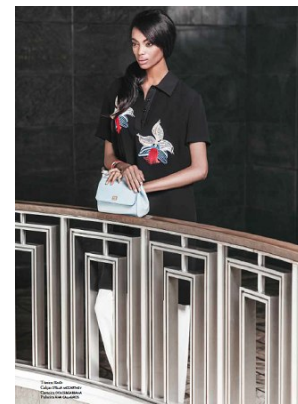

www.stellamodels.com

STELLA  
MODELS

HEIGHT	BUST	WAIST	HIPS	SHOES	HAIR	EYES
180	81	61	86	39	BLACK	BROWN