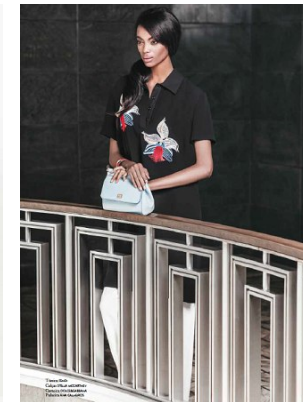

www.stellamodels.com

STELLA
MODELS

| | | | | | | |
|--------|------|-------|------|-------|-------|-------|
| HEIGHT | BUST | WAIST | HIPS | SHOES | HAIR | EYES |
| 180 | 81 | 61 | 86 | 39 | BLACK | BROWN |