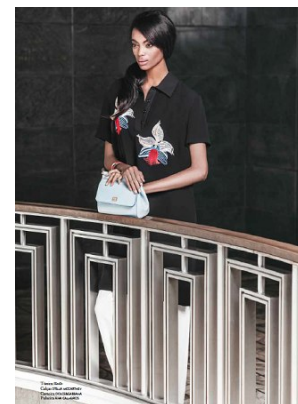

www.stellamodels.com

STELLA  
MODELS

HEIGHT	BUST	WAIST	HIPS	SHOES	HAIR	EYES
180	81	61	86	39	BLACK	BROWN