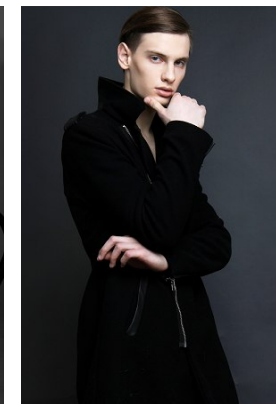

office@stellamodels.com

www.stellamodels.com

HEIGHT	CHEST	WAIST	SHOES	HAIR	EYES
189	90	76	45	BROWN	GREY