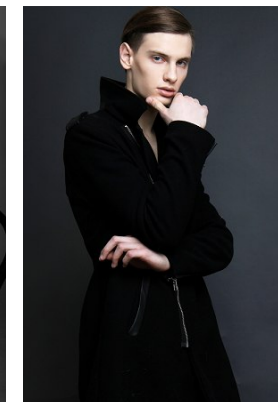

[www.stellamodels.com](http://www.stellamodels.com)

—  
STELLA  
MODELS  
×

HEIGHT	CHEST	WAIST	SHOES	HAIR	EYES
189	90	76	45	BROWN	GREY