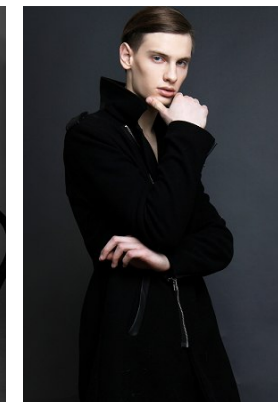

office@stellamodels.com

www.stellamodels.com

HEIGHT	CHEST	WAIST	SHOES	HAIR	EYES
189	90	76	45	BROWN	GREY