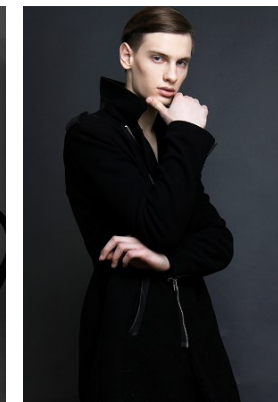

www.stellamodels.com

—
STELLA
MODELS
×

HEIGHT	CHEST	WAIST	SHOES	HAIR	EYES
189	90	76	45	BROWN	GREY