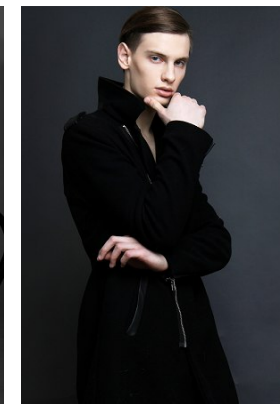

www.stellamodels.com

—
STELLA
MODELS
×

HEIGHT	CHEST	WAIST	SHOES	HAIR	EYES
189	90	76	45	BROWN	GREY