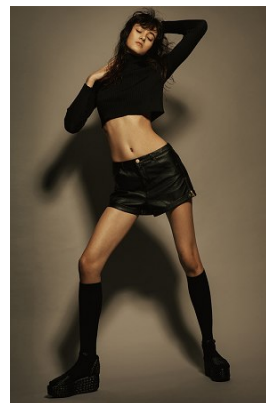

[www.stellamodels.com](http://www.stellamodels.com)

—  
STELLA  
MODELS  
×

HEIGHT	BUST	WAIST	HIPS	SHOES	HAIR	EYES
178	80	59	86	39	BROWN	GREEN