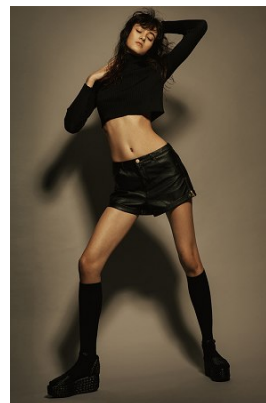

www.stellamodels.com

—
STELLA
MODELS
×

| | | | | | | |
|--------|------|-------|------|-------|-------|-------|
| HEIGHT | BUST | WAIST | HIPS | SHOES | HAIR | EYES |
| 178 | 80 | 59 | 86 | 39 | BROWN | GREEN |