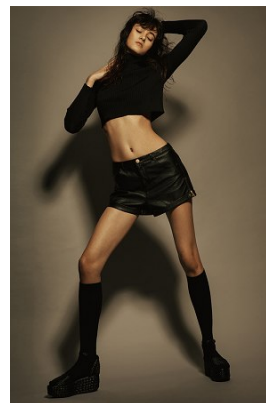

www.stellamodels.com

—
STELLA
MODELS
×

HEIGHT	BUST	WAIST	HIPS	SHOES	HAIR	EYES
178	80	59	86	39	BROWN	GREEN