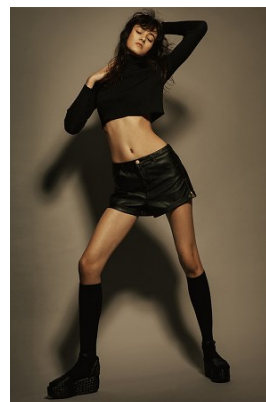

[www.stellamodels.com](http://www.stellamodels.com)

—  
STELLA  
MODELS  
×

HEIGHT	BUST	WAIST	HIPS	SHOES	HAIR	EYES
178	80	59	86	39	BROWN	GREEN