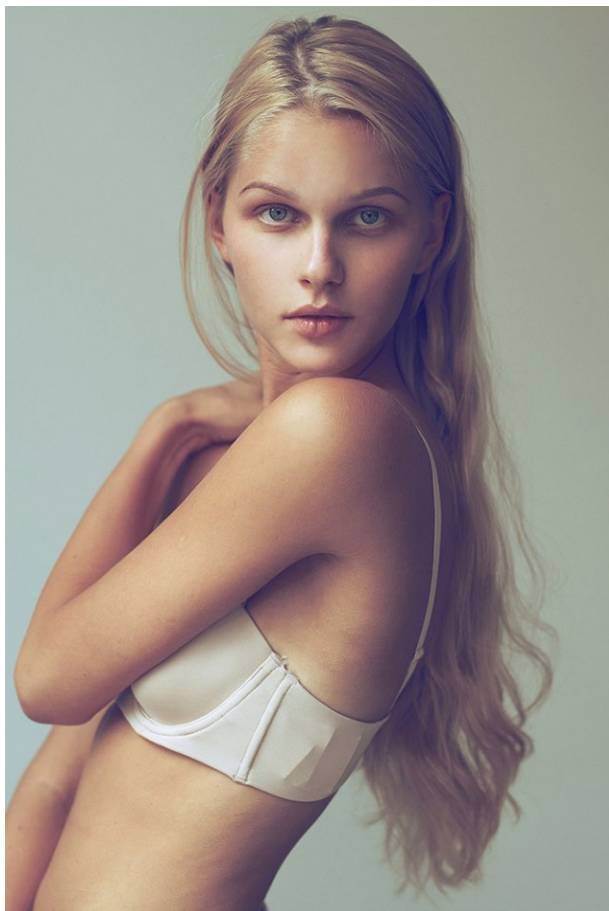

NIKI

T: +43 1 586 90 27

office@stellamodels.com

www.stellamodels.com

—
STELLA
MODELS
×