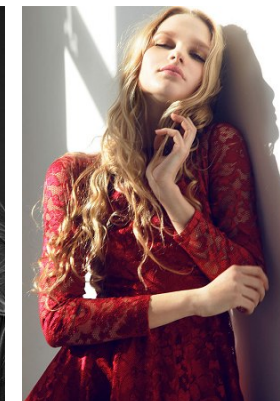

www.stellamodels.com

—
STELLA
MODELS
×

HEIGHT	BUST	DRESS	WAIST	HIPS	SHOES	HAIR	EYES
175	83	34	58	88	38	BLONDE	BLUE