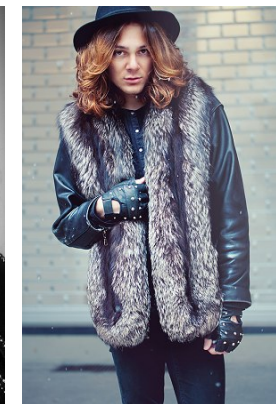

[www.stellamodels.com](http://www.stellamodels.com)

—  
STELLA  
MODELS  
×

HEIGHT  
184

CHEST  
89

WAIST  
76

HAIR  
BROWN

EYES  
GREEN/BROWN