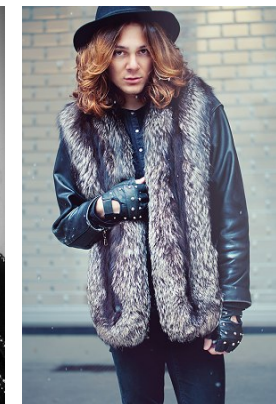

www.stellamodels.com

—
STELLA
MODELS
×

HEIGHT 184 CHEST 89 WAIST 76 HAIR BROWN EYES GREEN/BROWN