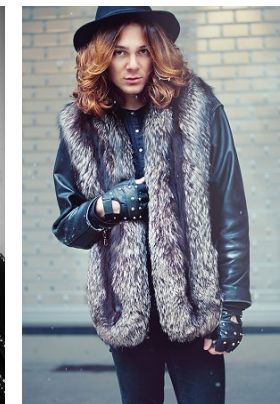

www.stellamodels.com

—
STELLA
MODELS
×

HEIGHT 184 CHEST 89 WAIST 76 HAIR BROWN EYES GREEN/BROWN