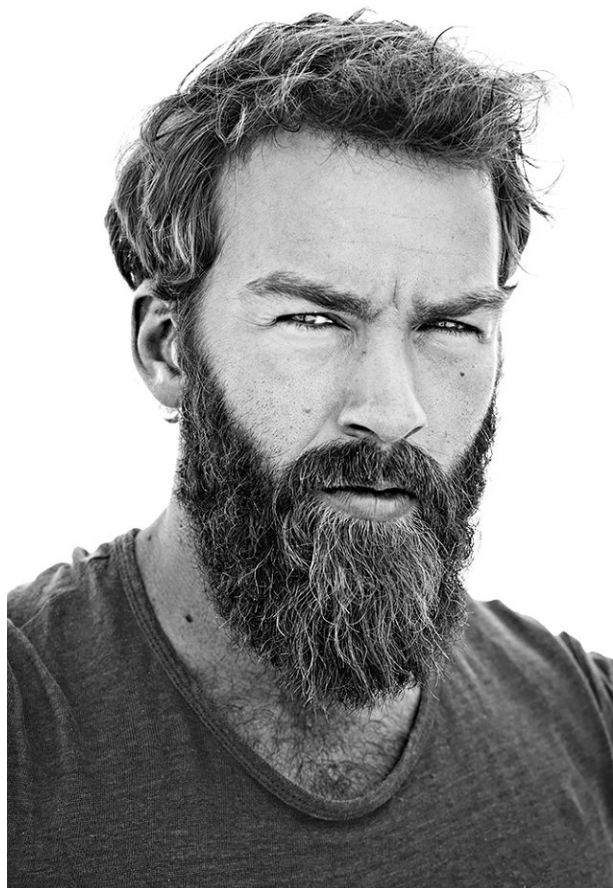

NICHOLAS PETERS

T: +43 1 586 90 27

office@stellamodels.com

www.stellamodels.com

—
**STELLA
MODELS**
×