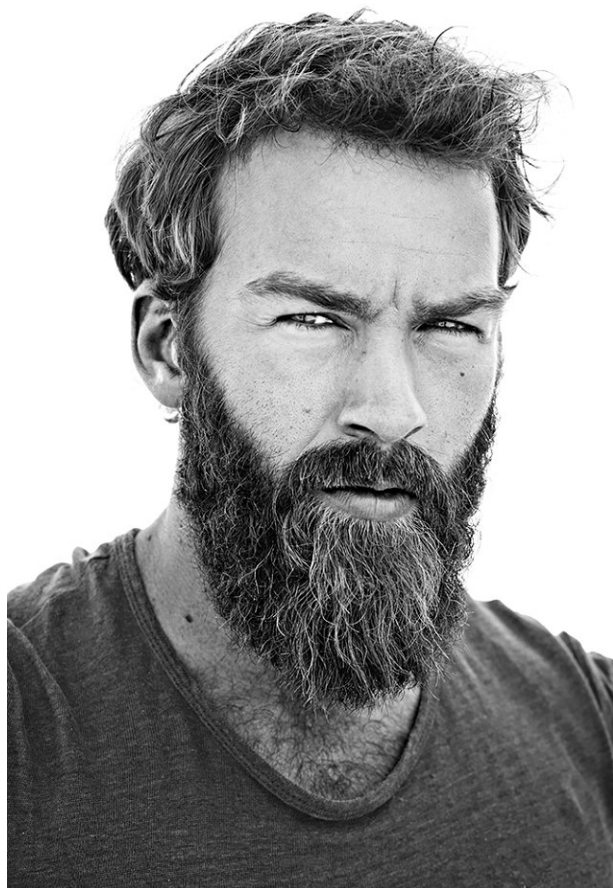

# NICHOLAS PETERS

T: +43 1 586 90 27

*office@stellamodels.com*

[www.stellamodels.com](http://www.stellamodels.com)

—  
*STELLA  
MODELS*  
×

HEIGHT	CHEST	WAIST	SHOES	HAIR	EYES
187	100	74	43	BROWN	GREEN