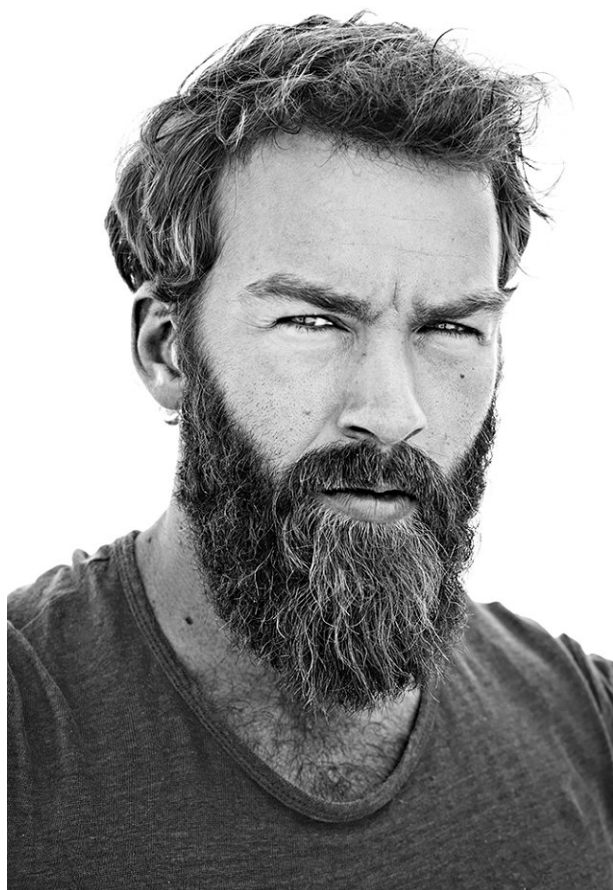

NICHOLAS PETERS

T: +43 1 586 90 27

office@stellamodels.com

www.stellamodels.com

—
**STELLA
MODELS**
×