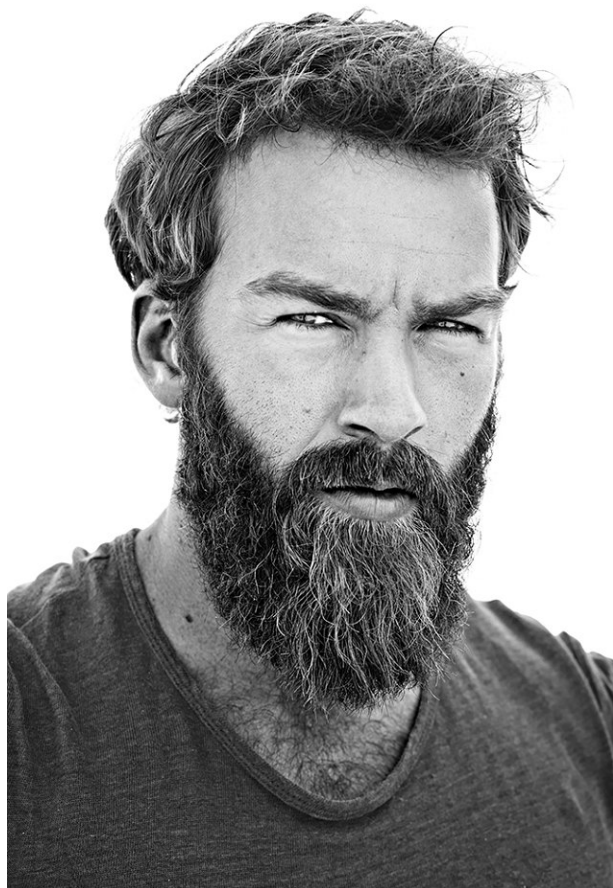

NICHOLAS PETERS

T: +43 1 586 90 27

office@stellamodels.com

www.stellamodels.com

—
*STELLA
MODELS*
×