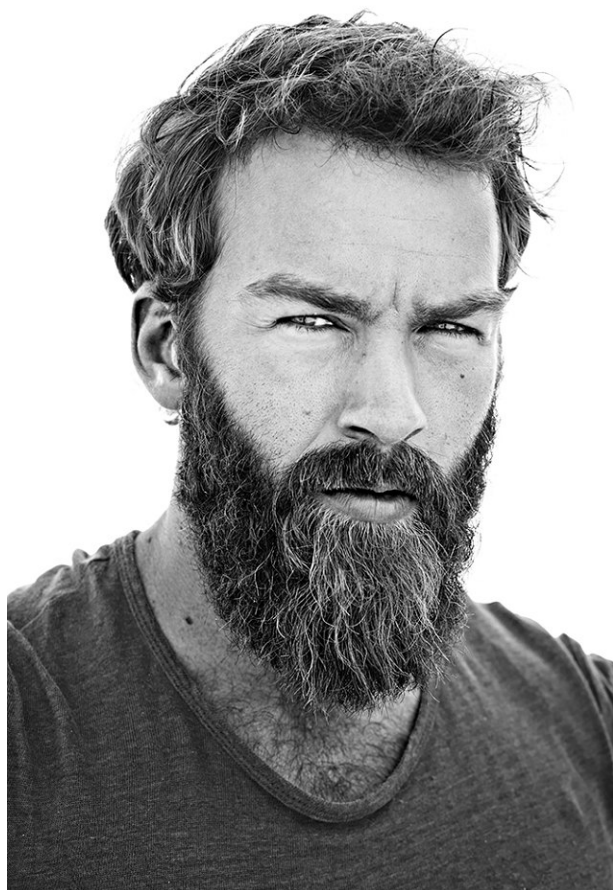

NICHOLAS PETERS

T: +43 1 586 90 27

office@stellamodels.com

www.stellamodels.com

—
*STELLA
MODELS*
×