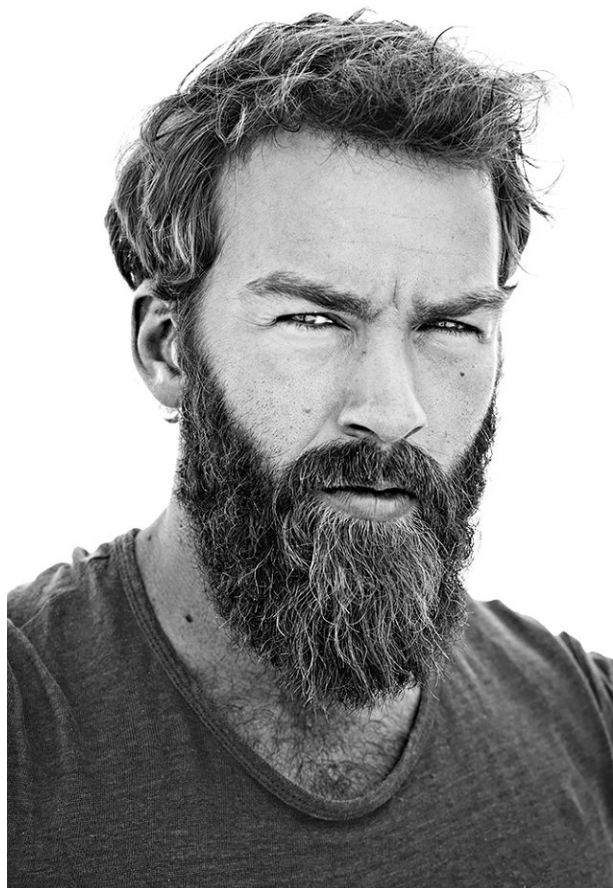

NICHOLAS PETERS

T: +43 1 586 90 27

office@stellamodels.com

www.stellamodels.com

—
STELLA
MODELS
×