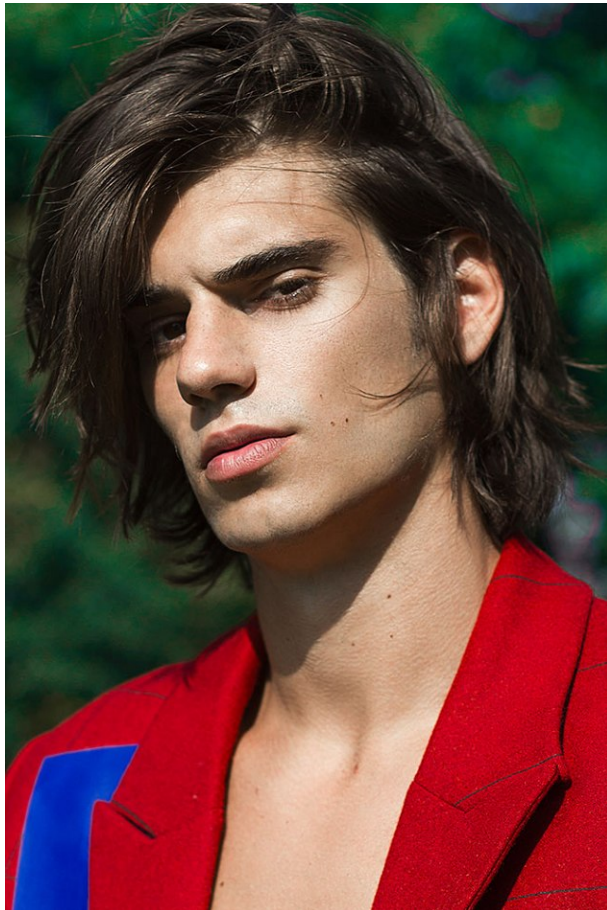

—
STELLA
MODELS
×

WESLEY

T: +43 1 586 90 27

office@stellamodels.com

www.stellamodels.com

—
STELLA
MODELS
×

WESLEY

T: +43 1 586 90 27

office@stellamodels.com

www.stellamodels.com