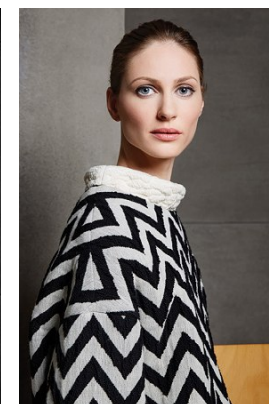

www.stellamodels.com

—
STELLA
MODELS
×

HEIGHT	BUST	WAIST	HIPS	SHOES	HAIR	EYES
180	82	62	88	39.5	RED	BLUE