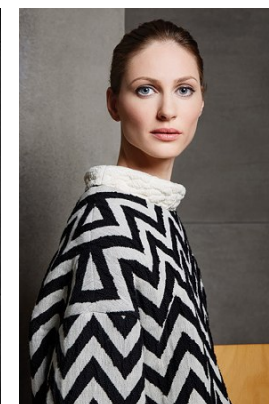

[www.stellamodels.com](http://www.stellamodels.com)

—  
STELLA  
MODELS  
×

HEIGHT	BUST	WAIST	HIPS	SHOES	HAIR	EYES
180	82	62	88	39.5	RED	BLUE