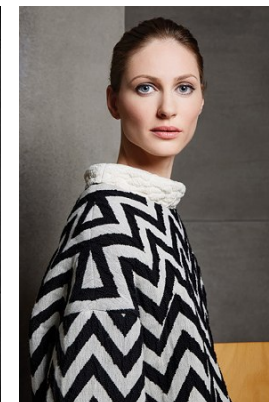

www.stellamodels.com

—
STELLA
MODELS
×

HEIGHT	BUST	WAIST	HIPS	SHOES	HAIR	EYES
180	82	62	88	39.5	RED	BLUE