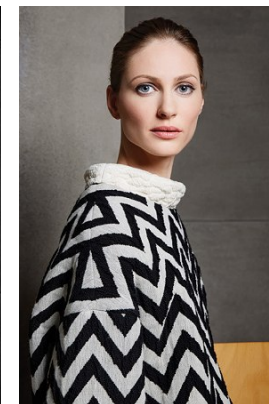

www.stellamodels.com

—
STELLA
MODELS
×

HEIGHT	BUST	WAIST	HIPS	SHOES	HAIR	EYES
180	82	62	88	39.5	RED	BLUE