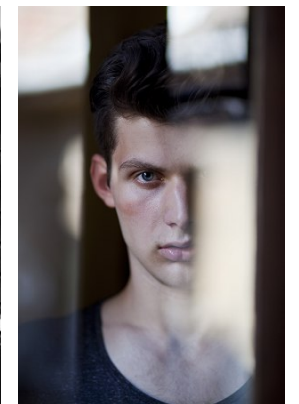

[www.stellamodels.com](http://www.stellamodels.com)

—  
STELLA  
MODELS  
×

HEIGHT	CHEST	WAIST	SHOES	HAIR	EYES
185	96	79	44	BROWN	BLUE/GREEN