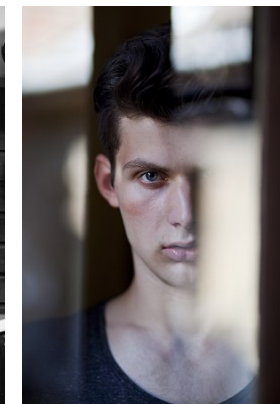

www.stellamodels.com

—
STELLA
MODELS
×

HEIGHT	CHEST	WAIST	SHOES	HAIR	EYES
185	96	79	44	BROWN	BLUE/GREEN