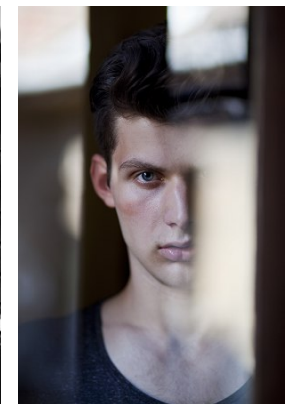

[www.stellamodels.com](http://www.stellamodels.com)

—  
STELLA  
MODELS  
×

HEIGHT	CHEST	WAIST	SHOES	HAIR	EYES
185	96	79	44	BROWN	BLUE/GREEN