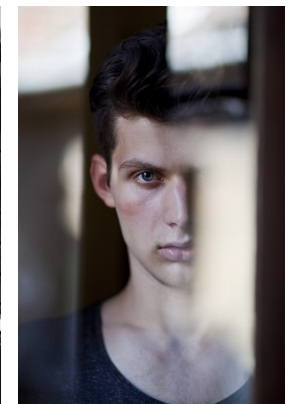

www.stellamodels.com

—
STELLA
MODELS
×

HEIGHT	CHEST	WAIST	SHOES	HAIR	EYES
185	96	79	44	BROWN	BLUE/GREEN