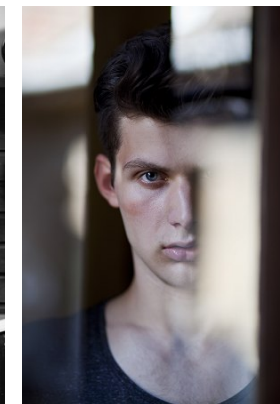

[www.stellamodels.com](http://www.stellamodels.com)

—  
STELLA  
MODELS  
×

HEIGHT	CHEST	WAIST	SHOES	HAIR	EYES
185	96	79	44	BROWN	BLUE/GREEN