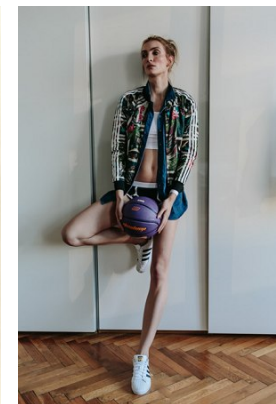

office@stellamodels.com

www.stellamodels.com

HEIGHT	BUST	DRESS	WAIST	HIPS	SHOES	HAIR	EYES
182	83	36	66	92	41	BLONDE	BROWN