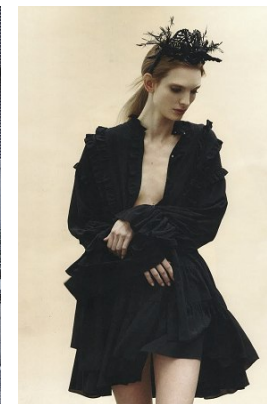

office@stellamodels.com

www.stellamodels.com

HEIGHT	BUST	DRESS	WAIST	HIPS	SHOES	HAIR	EYES
182	83	36	66	92	41	BLONDE	BROWN