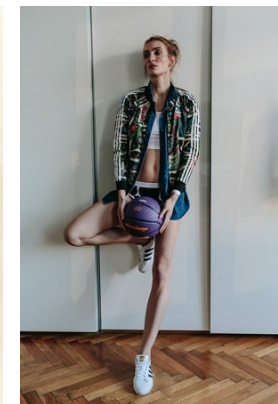

office@stellamodels.com

www.stellamodels.com

HEIGHT	BUST	DRESS	WAIST	HIPS	SHOES	HAIR	EYES
182	83	36	66	92	41	BLONDE	BROWN