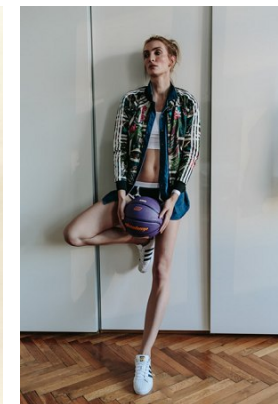

*office@stellamodels.com*

[www.stellamodels.com](http://www.stellamodels.com)

HEIGHT	BUST	DRESS	WAIST	HIPS	SHOES	HAIR	EYES
182	83	36	66	92	41	BLONDE	BROWN