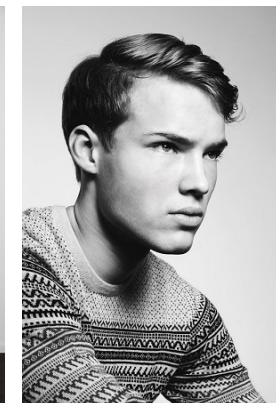

office@stellamodels.com

www.stellamodels.com

HEIGHT	CHEST	WAIST	SHOES	HAIR	EYES
192	96	78	44	BLONDE	BLUE