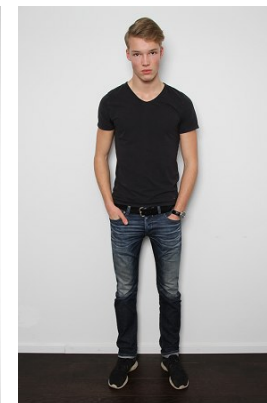

www.stellamodels.com

—
STELLA
MODELS
×

HEIGHT	CHEST	WAIST	SHOES	HAIR	EYES
192	96	78	44	BLONDE	BLUE