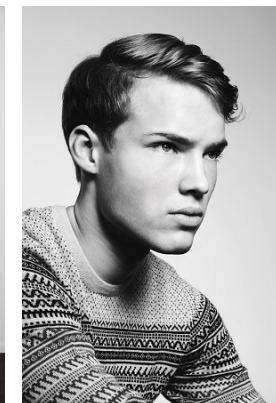

www.stellamodels.com

—
STELLA
MODELS
×

HEIGHT	CHEST	WAIST	SHOES	HAIR	EYES
192	96	78	44	BLONDE	BLUE