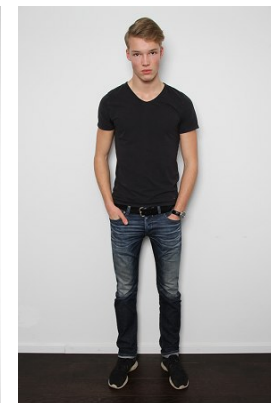

office@stellamodels.com

www.stellamodels.com

HEIGHT	CHEST	WAIST	SHOES	HAIR	EYES
192	96	78	44	BLONDE	BLUE