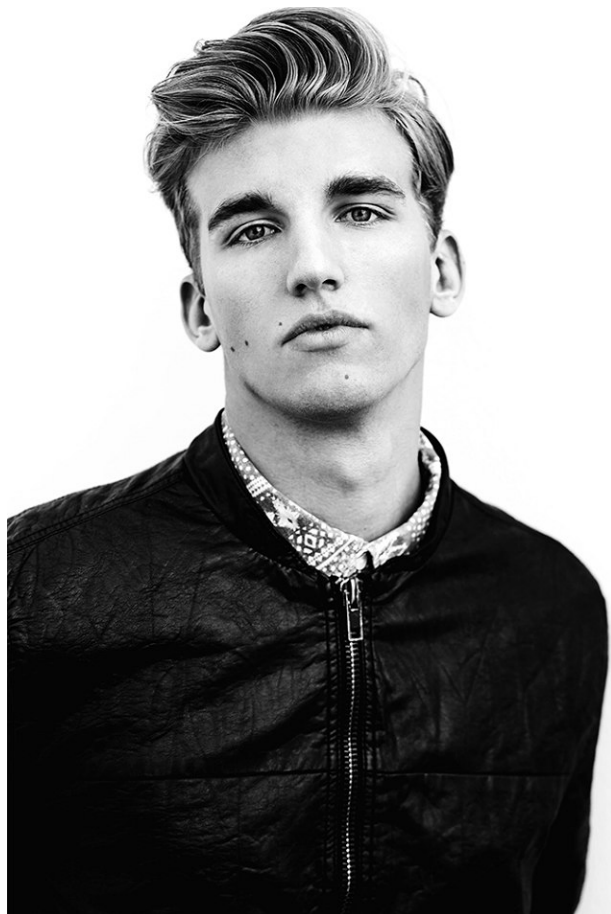

LAURENZ

T: +43 1 586 90 27

office@stellamodels.com

www.stellamodels.com

—
STELLA
MODELS
×