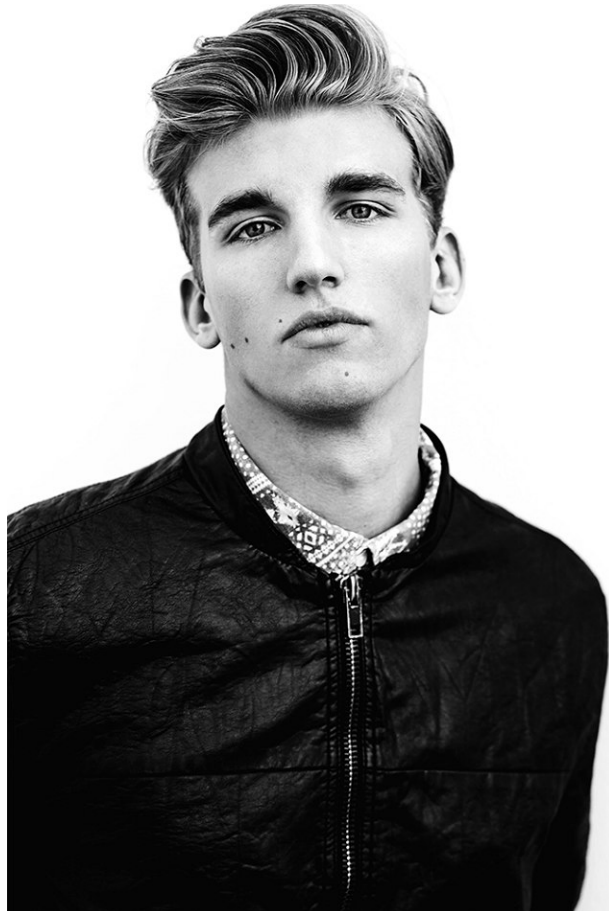

LAURENZ

T: +43 1 586 90 27

office@stellamodels.com

www.stellamodels.com

—
STELLA
MODELS
×