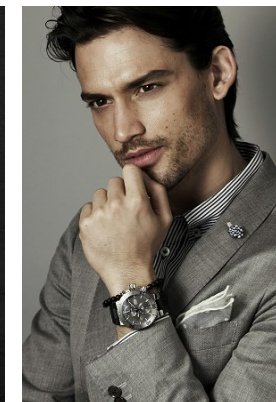

www.stellamodels.com

—
STELLA
MODELS
×

HEIGHT	CHEST	WAIST	SHOES	HAIR	EYES
183	93	77	43	BROWN	GREEN/BROWN