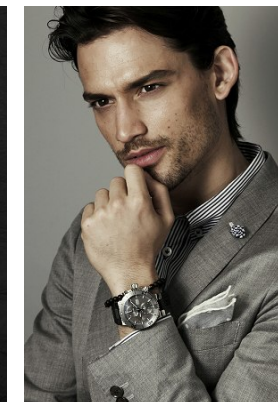

www.stellamodels.com

—
STELLA
MODELS
×

HEIGHT	CHEST	WAIST	SHOES	HAIR	EYES
183	93	77	43	BROWN	GREEN/BROWN