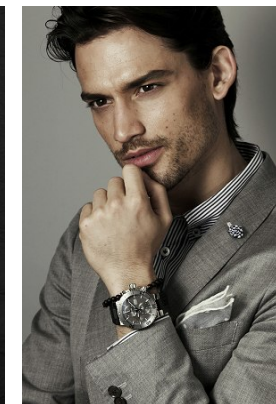

www.stellamodels.com

—
STELLA
MODELS
×

HEIGHT	CHEST	WAIST	SHOES	HAIR	EYES
183	93	77	43	BROWN	GREEN/BROWN