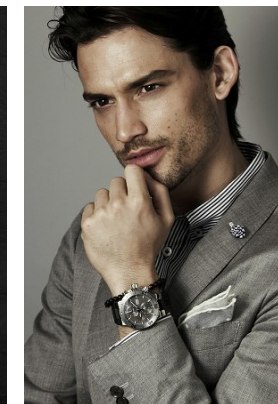

www.stellamodels.com

—
STELLA
MODELS
×

HEIGHT	CHEST	WAIST	SHOES	HAIR	EYES
183	93	77	43	BROWN	GREEN/BROWN