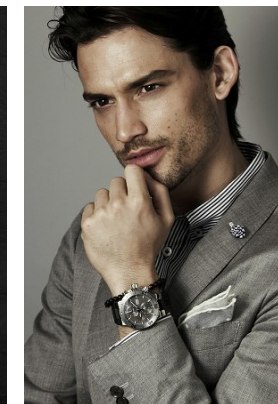

[www.stellamodels.com](http://www.stellamodels.com)

—  
STELLA  
MODELS  
×

HEIGHT	CHEST	WAIST	SHOES	HAIR	EYES
183	93	77	43	BROWN	GREEN/BROWN