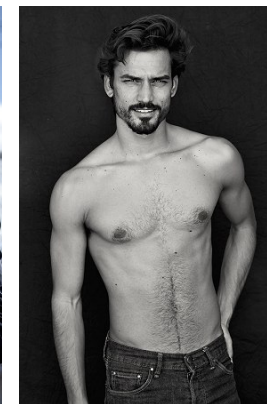

[www.stellamodels.com](http://www.stellamodels.com)

—  
STELLA  
MODELS  
×

HEIGHT	CHEST	WAIST	SHOES	HAIR	EYES
183	93	77	43	BROWN	GREEN/BROWN