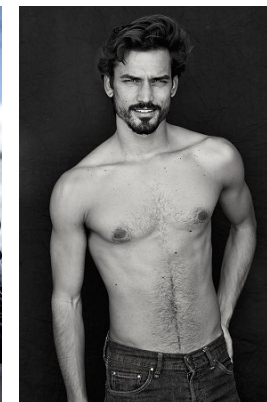

www.stellamodels.com

—
STELLA
MODELS
×

HEIGHT	CHEST	WAIST	SHOES	HAIR	EYES
183	93	77	43	BROWN	GREEN/BROWN