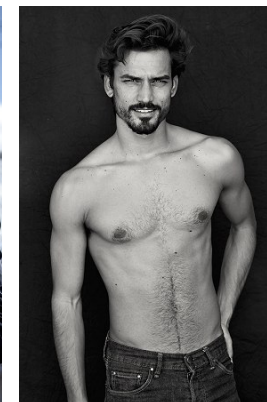

[www.stellamodels.com](http://www.stellamodels.com)

—  
STELLA  
MODELS  
×

HEIGHT	CHEST	WAIST	SHOES	HAIR	EYES
183	93	77	43	BROWN	GREEN/BROWN