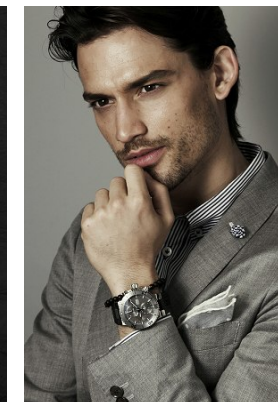

[www.stellamodels.com](http://www.stellamodels.com)

—  
STELLA  
MODELS  
×

HEIGHT	CHEST	WAIST	SHOES	HAIR	EYES
183	93	77	43	BROWN	GREEN/BROWN