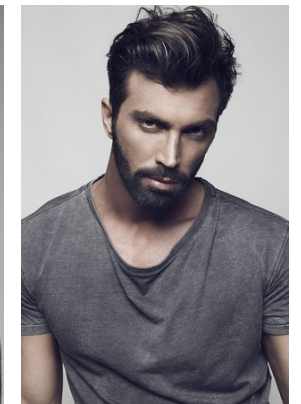

www.stellamodels.com

—
STELLA
MODELS
×

HEIGHT
190

CHEST
99

WAIST
80

SHOES
44

HAIR
BROWN

EYES
BROWN