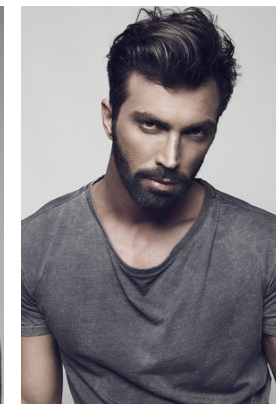

[www.stellamodels.com](http://www.stellamodels.com)

—  
STELLA  
MODELS  
×

HEIGHT  
190

CHEST  
99

WAIST  
80

SHOES  
44

HAIR  
BROWN

EYES  
BROWN