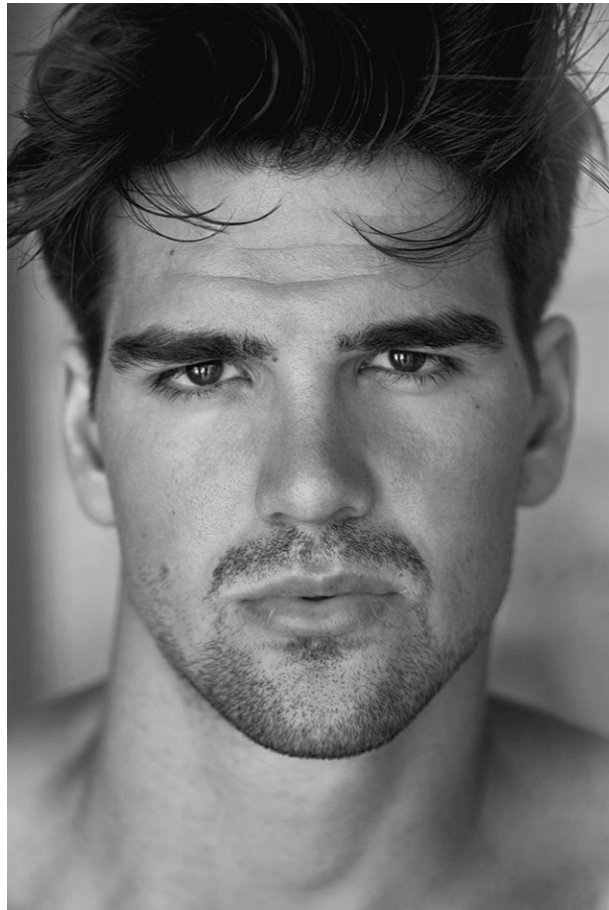

PETER W.

T: +43 1 586 90 27

office@stellamodels.com

www.stellamodels.com

—
STELLA
MODELS
×