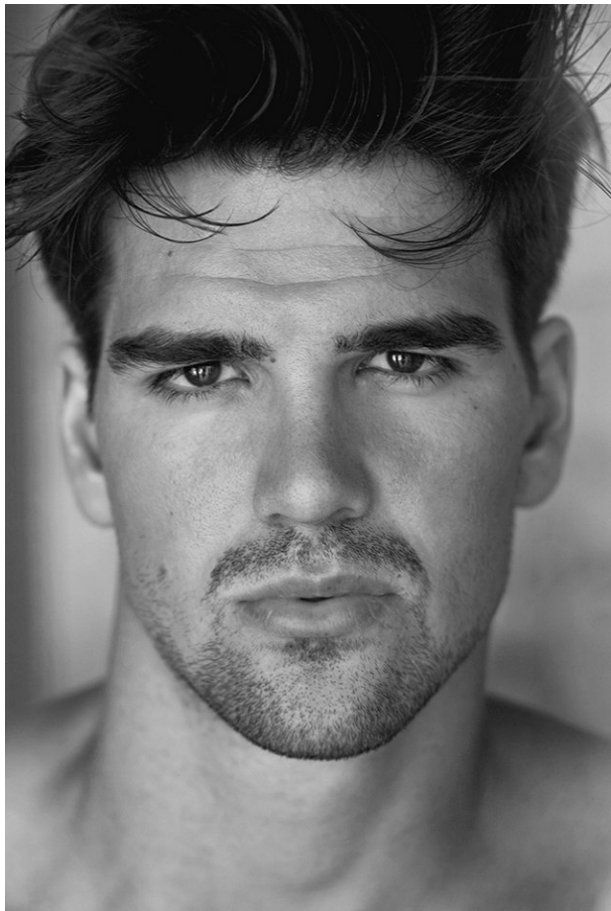

PETER W.

T: +43 1 586 90 27

office@stellamodels.com

—
STELLA
MODELS
×

www.stellamodels.com