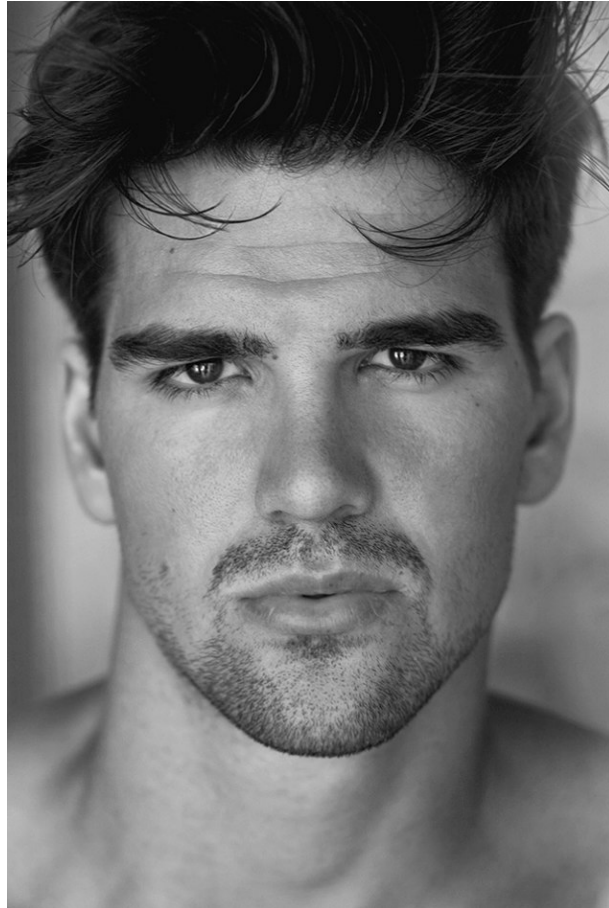

PETER W.

T: +43 1 586 90 27

office@stellamodels.com

www.stellamodels.com

—
STELLA
MODELS
×