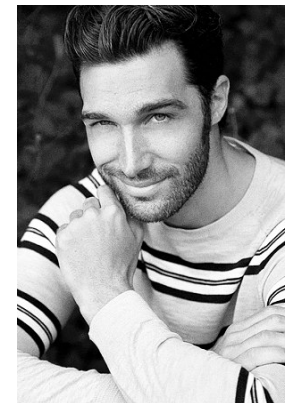

www.stellamodels.com

—
STELLA
MODELS
×

HEIGHT	CHEST	WAIST	SHOES	HAIR	EYES
188	99	80	45	BROWN	BLUE