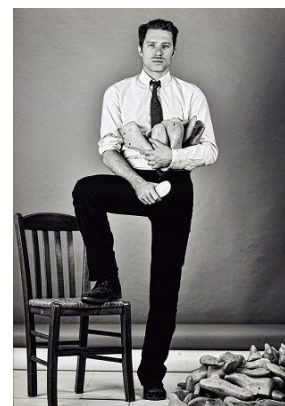

[www.stellamodels.com](http://www.stellamodels.com)

—  
STELLA  
MODELS  
×

HEIGHT	CHEST	WAIST	SHOES	HAIR	EYES
185	96	80	44.5	DARK BLONDE	BLUE