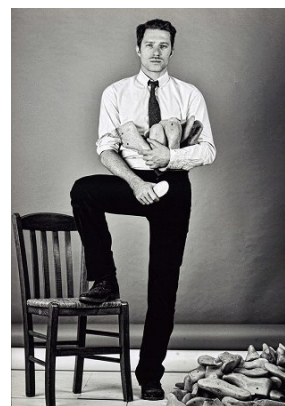

www.stellamodels.com

—
STELLA
MODELS
×

HEIGHT	CHEST	WAIST	SHOES	HAIR	EYES
185	96	80	44.5	DARK BLONDE	BLUE