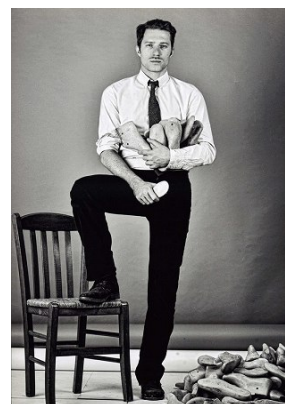

[www.stellamodels.com](http://www.stellamodels.com)

—  
STELLA  
MODELS  
×

HEIGHT	CHEST	WAIST	SHOES	HAIR	EYES
185	96	80	44.5	DARK BLONDE	BLUE