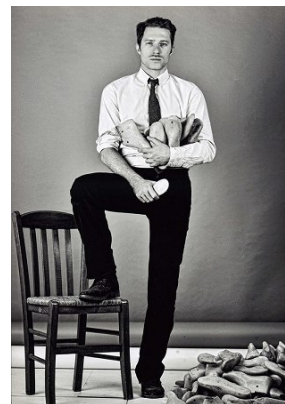

www.stellamodels.com

—
STELLA
MODELS
×

HEIGHT	CHEST	WAIST	SHOES	HAIR	EYES
185	96	80	44.5	DARK BLONDE	BLUE