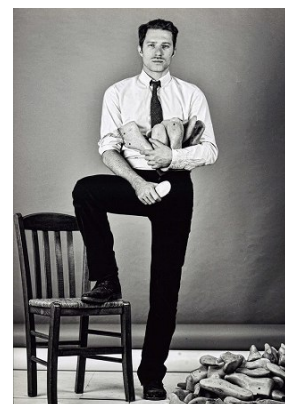

www.stellamodels.com

—
STELLA
MODELS
×

HEIGHT	CHEST	WAIST	SHOES	HAIR	EYES
185	96	80	44.5	DARK BLONDE	BLUE