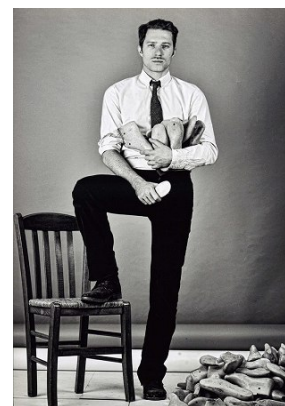

www.stellamodels.com

—
STELLA
MODELS
×

HEIGHT	CHEST	WAIST	SHOES	HAIR	EYES
185	96	80	44.5	DARK BLONDE	BLUE