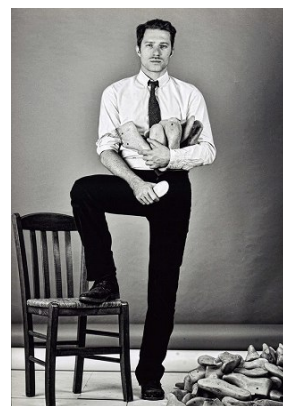

[www.stellamodels.com](http://www.stellamodels.com)

—  
STELLA  
MODELS  
×

HEIGHT	CHEST	WAIST	SHOES	HAIR	EYES
185	96	80	44.5	DARK BLONDE	BLUE