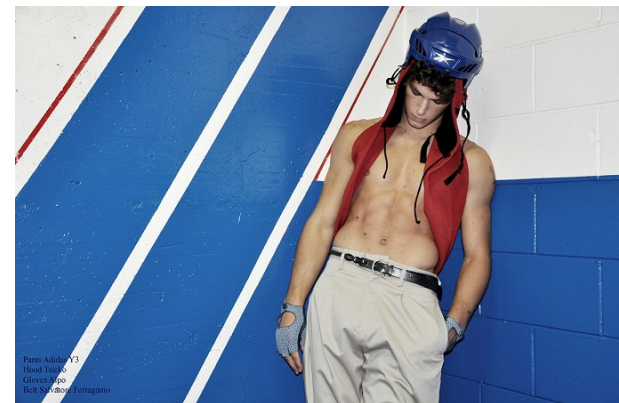

www.stellamodels.com

—
STELLA
MODELS
×

HEIGHT	CHEST	WAIST	SHOES	HAIR	EYES
182	96	75	44	BLONDE	GREEN