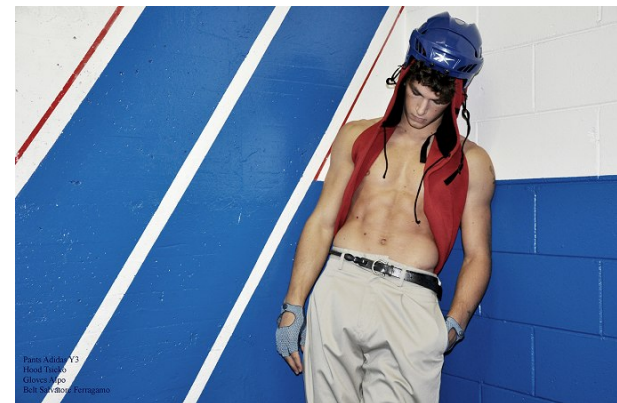

www.stellamodels.com

—
STELLA
MODELS
×

HEIGHT	CHEST	WAIST	SHOES	HAIR	EYES
182	96	75	44	BLONDE	GREEN