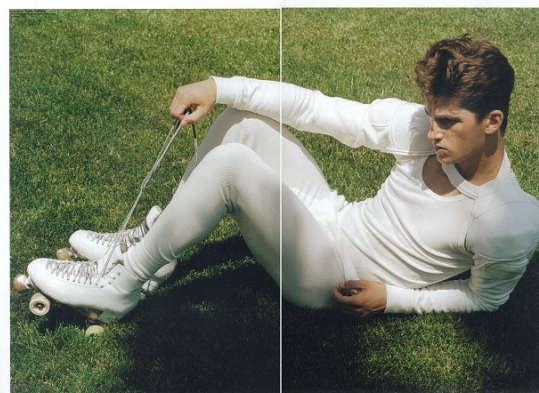

www.stellamodels.com

—
STELLA
MODELS
×

HEIGHT	CHEST	WAIST	SHOES	HAIR	EYES
182	96	75	44	BLONDE	GREEN