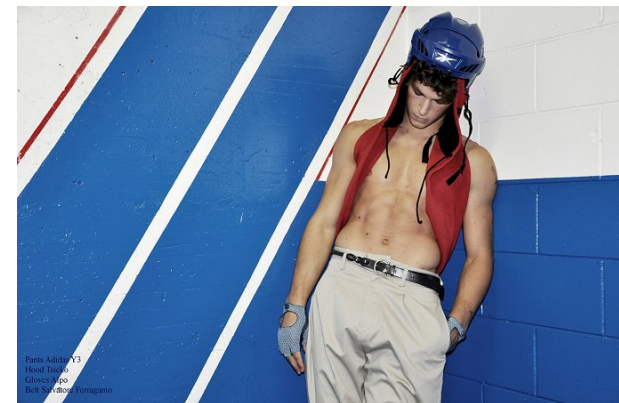

[www.stellamodels.com](http://www.stellamodels.com)

—  
STELLA  
MODELS  
×

|        |       |       |       |        |       |
|--------|-------|-------|-------|--------|-------|
| HEIGHT | CHEST | WAIST | SHOES | HAIR   | EYES  |
| 182    | 96    | 75    | 44    | BLONDE | GREEN |