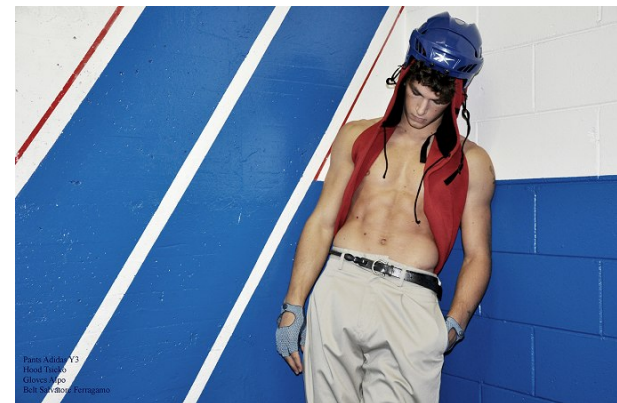

[www.stellamodels.com](http://www.stellamodels.com)

—  
STELLA  
MODELS  
×

HEIGHT	CHEST	WAIST	SHOES	HAIR	EYES
182	96	75	44	BLONDE	GREEN