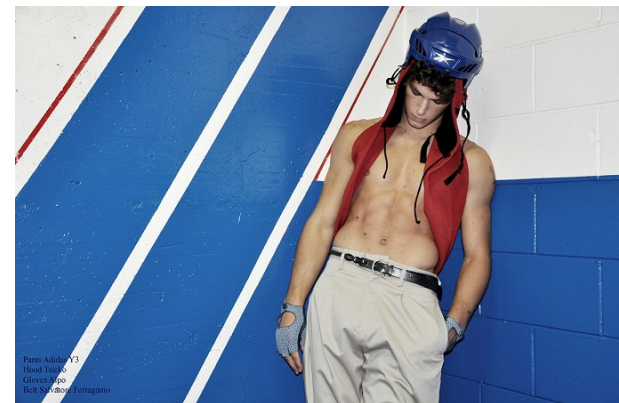

[www.stellamodels.com](http://www.stellamodels.com)

—  
STELLA  
MODELS  
×

HEIGHT	CHEST	WAIST	SHOES	HAIR	EYES
182	96	75	44	BLONDE	GREEN