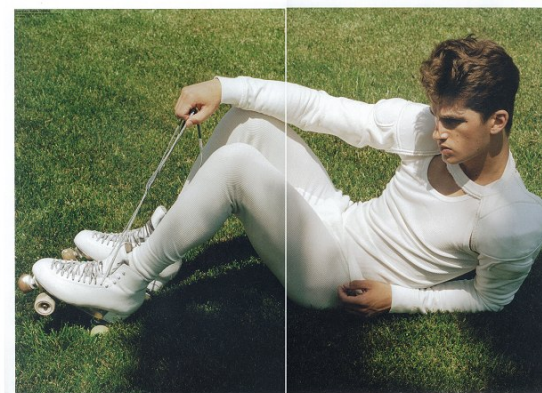

[www.stellamodels.com](http://www.stellamodels.com)

—  
STELLA  
MODELS  
×

|        |       |       |       |        |       |
|--------|-------|-------|-------|--------|-------|
| HEIGHT | CHEST | WAIST | SHOES | HAIR   | EYES  |
| 182    | 96    | 75    | 44    | BLONDE | GREEN |