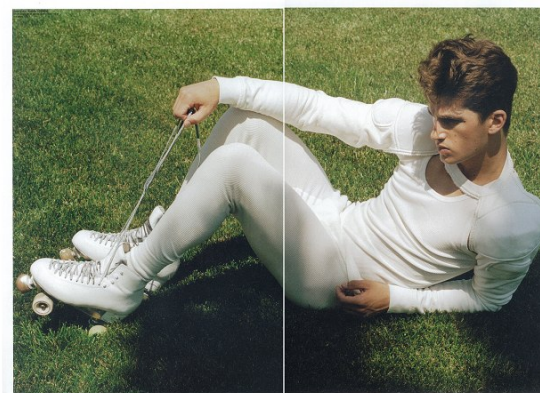

www.stellamodels.com

—
STELLA
MODELS
×

HEIGHT	CHEST	WAIST	SHOES	HAIR	EYES
182	96	75	44	BLONDE	GREEN