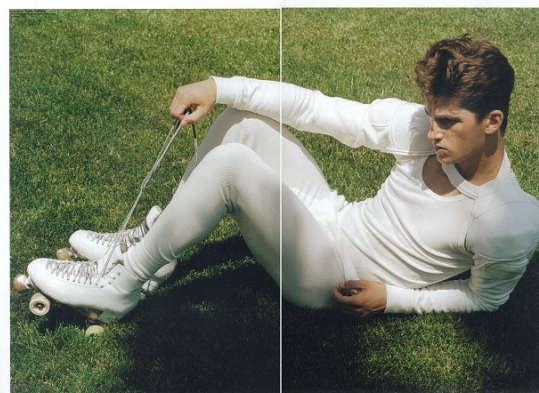

[www.stellamodels.com](http://www.stellamodels.com)

—  
STELLA  
MODELS  
×

HEIGHT	CHEST	WAIST	SHOES	HAIR	EYES
182	96	75	44	BLONDE	GREEN