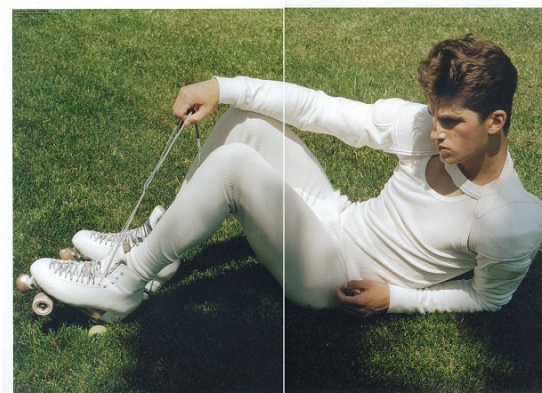

[www.stellamodels.com](http://www.stellamodels.com)

—  
STELLA  
MODELS  
×

HEIGHT	CHEST	WAIST	SHOES	HAIR	EYES
182	96	75	44	BLONDE	GREEN