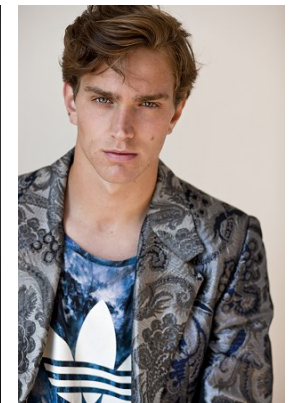

www.stellamodels.com

—
STELLA
MODELS
×

HEIGHT	CHEST	WAIST	SHOES	HAIR	EYES
187	96	78	45	DARK BLONDE	BLUE/GREEN