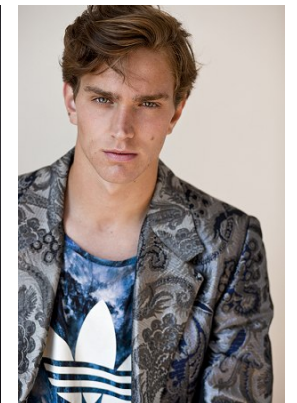

[www.stellamodels.com](http://www.stellamodels.com)

—  
STELLA  
MODELS  
×

HEIGHT	CHEST	WAIST	SHOES	HAIR	EYES
187	96	79	45	DARK BLONDE	BLUE/GREEN