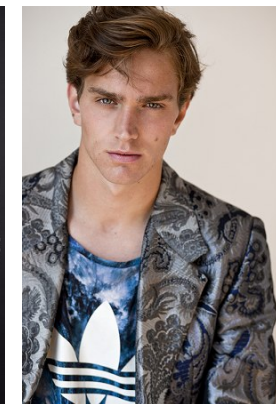

www.stellamodels.com

—
STELLA
MODELS
×

HEIGHT	CHEST	WAIST	SHOES	HAIR	EYES
187	96	78	45	DARK BLONDE	BLUE/GREEN