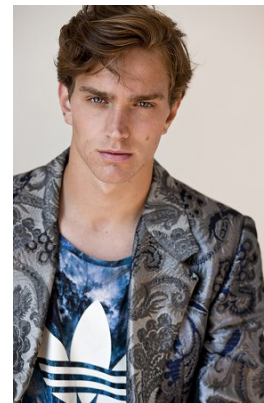

[www.stellamodels.com](http://www.stellamodels.com)

—  
STELLA  
MODELS  
×

HEIGHT	CHEST	WAIST	SHOES	HAIR	EYES
187	96	79	45	DARK BLONDE	BLUE/GREEN