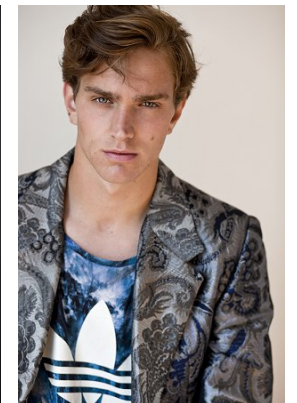

www.stellamodels.com

—
STELLA
MODELS
×

HEIGHT	CHEST	WAIST	SHOES	HAIR	EYES
187	96	79	45	DARK BLONDE	BLUE/GREEN