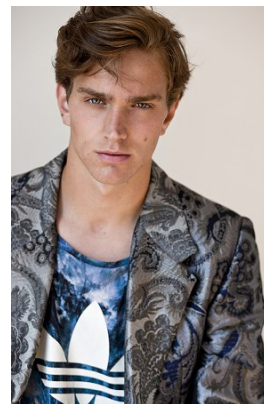

[www.stellamodels.com](http://www.stellamodels.com)

—  
STELLA  
MODELS  
×

|        |       |       |       |             |            |
|--------|-------|-------|-------|-------------|------------|
| HEIGHT | CHEST | WAIST | SHOES | HAIR        | EYES       |
| 187    | 96    | 79    | 45    | DARK BLONDE | BLUE/GREEN |