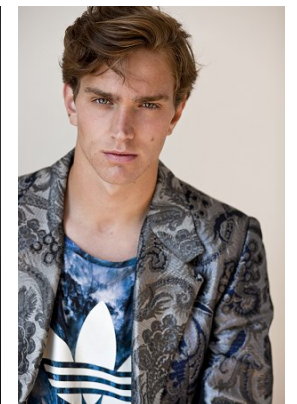

www.stellamodels.com

—
STELLA
MODELS
×

HEIGHT	CHEST	WAIST	SHOES	HAIR	EYES
187	96	79	45	DARK BLONDE	BLUE/GREEN