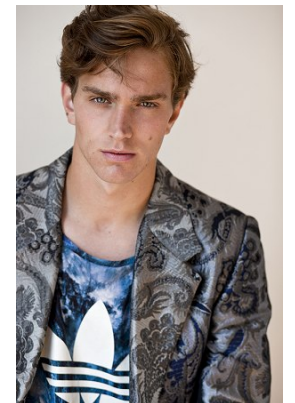

[www.stellamodels.com](http://www.stellamodels.com)

—  
STELLA  
MODELS  
×

HEIGHT	CHEST	WAIST	SHOES	HAIR	EYES
187	96	79	45	DARK BLONDE	BLUE/GREEN