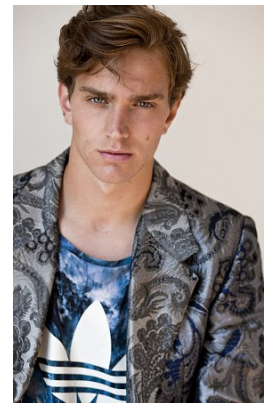

www.stellamodels.com

—
STELLA
MODELS
×

HEIGHT	CHEST	WAIST	SHOES	HAIR	EYES
187	96	79	45	DARK BLONDE	BLUE/GREEN