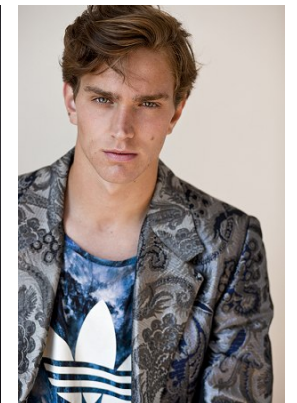

[www.stellamodels.com](http://www.stellamodels.com)

—  
STELLA  
MODELS  
×

HEIGHT	CHEST	WAIST	SHOES	HAIR	EYES
187	96	78	45	DARK BLONDE	BLUE/GREEN