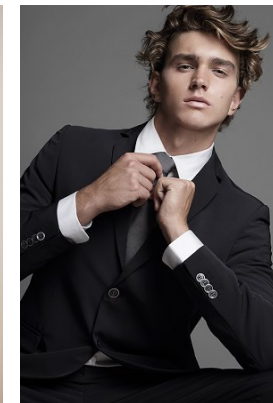

www.stellamodels.com

—
STELLA
MODELS
×

HEIGHT	CHEST	WAIST	SHOES	HAIR	EYES
187	96	79	45	DARK BLONDE	BLUE/GREEN