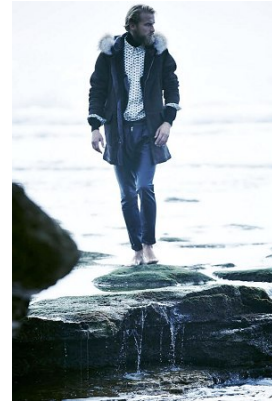

[www.stellamodels.com](http://www.stellamodels.com)

—  
STELLA  
MODELS  
×

HEIGHT  
189

CHEST  
95

WAIST  
80

SHOES  
44

HAIR  
BLONDE

EYES  
BLUE/GREEN