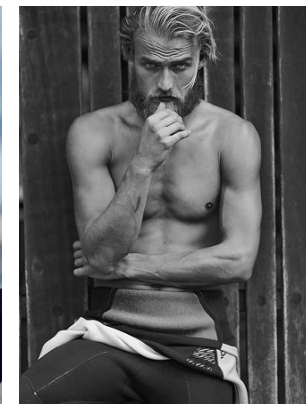

[www.stellamodels.com](http://www.stellamodels.com)

—  
STELLA  
MODELS  
×

HEIGHT	CHEST	WAIST	SHOES	HAIR	EYES
189	101	84	44	BLONDE	BLUE/GREEN