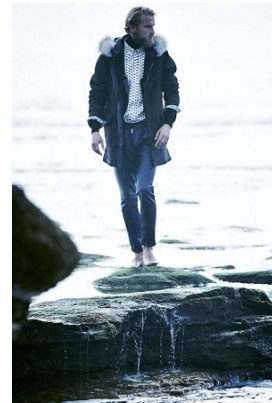

www.stellamodels.com

—
STELLA
MODELS
×

HEIGHT
189

CHEST
95

WAIST
80

SHOES
44

HAIR
BLONDE

EYES
BLUE/GREEN