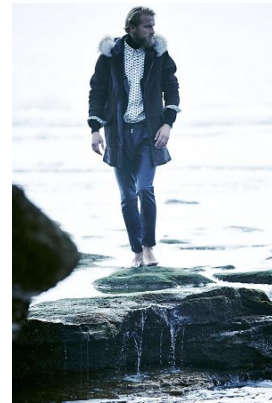

[www.stellamodels.com](http://www.stellamodels.com)

—  
STELLA  
MODELS  
×

HEIGHT	CHEST	WAIST	SHOES	HAIR	EYES
189	101	84	44	BLONDE	BLUE/GREEN