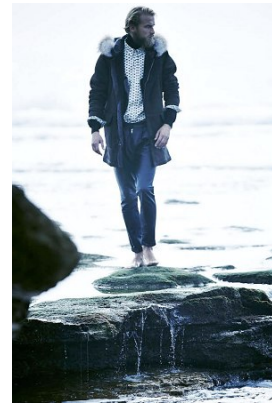

www.stellamodels.com

—
**STELLA
MODELS**

HEIGHT	CHEST	WAIST	SHOES	HAIR	EYES
189	101	84	44	BLONDE	BLUE/GREEN