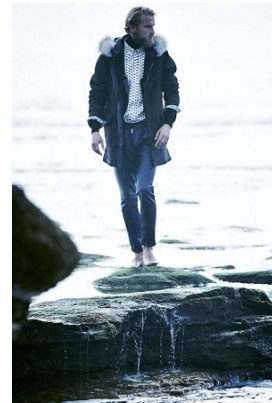

[www.stellamodels.com](http://www.stellamodels.com)

—  
STELLA  
MODELS  
×

HEIGHT  
189

CHEST  
95

WAIST  
80

SHOES  
44

HAIR  
BLONDE

EYES  
BLUE/GREEN