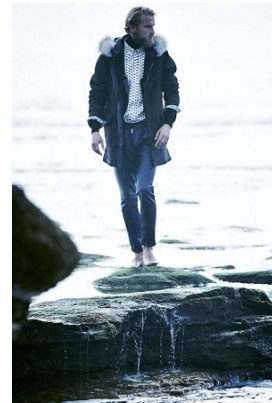

www.stellamodels.com

—
STELLA
MODELS
×

HEIGHT	CHEST	WAIST	SHOES	HAIR	EYES
189	95	80	44	BLONDE	BLUE/GREEN