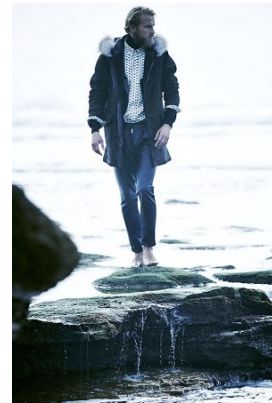

www.stellamodels.com

—
STELLA
MODELS
×

HEIGHT	CHEST	WAIST	SHOES	HAIR	EYES
189	101	84	44	BLONDE	BLUE/GREEN