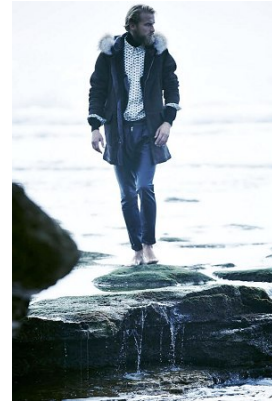

[www.stellamodels.com](http://www.stellamodels.com)

—  
STELLA  
MODELS  
×

|        |       |       |       |        |            |
|--------|-------|-------|-------|--------|------------|
| HEIGHT | CHEST | WAIST | SHOES | HAIR   | EYES       |
| 189    | 101   | 84    | 44    | BLONDE | BLUE/GREEN |