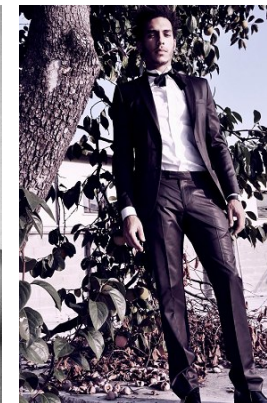

[www.stellamodels.com](http://www.stellamodels.com)

—  
STELLA  
MODELS  
×

HEIGHT	CHEST	WAIST	SHOES	HAIR	EYES
187	97	79	44	BROWN	BROWN